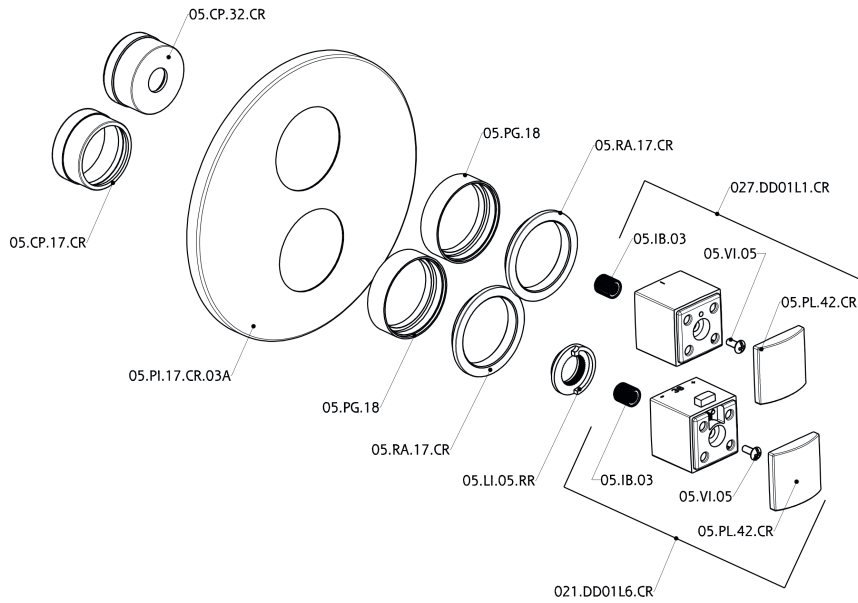

## Exposed part for 3-outlet con.thermo.shower valve THERMO\_DD018200

DD018200

<https://en.huberitalia.com/exposed-part-for-3-outlet-con-thermo-shower-valve-thermo-dd018200>