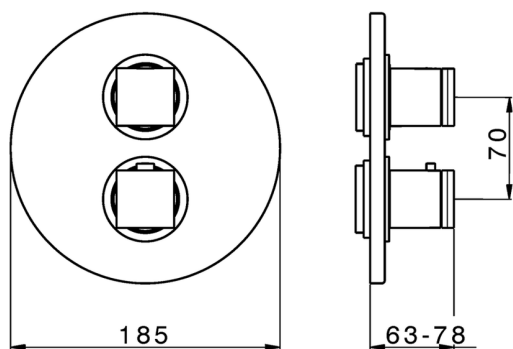

Exposed part for 3-outlet con.thermo.shower valve THERMO_DD018200

MODEL **DD018200**

Exposed part for 3-outlet thermostatic mixer, with 3 outlet diverter, without concealed part, for item ZB018201

AVAILABLE FINISHINGS

-  **21** 21 Chrome
-  **2B** 2B Polished Nickel
-  **2F** 2F Brushed Nickel
-  **40** 40 Matt Black
-  **4Q** 4Q Matt White

CHARACTERISTICS

Installation **Concealed**
 Required concealed parts **ZB018201**

Piastra/Plate/Plaque/Platte/Placa

2-3mm: XX 25-40 YY 76-91

10 mm: XX 16-31 YY 65-80

DeviaStop

The Huber Devia Stop technology allows to adjust the water flow and to direct it to the selected output point (overhead soaker, hand shower, etc).