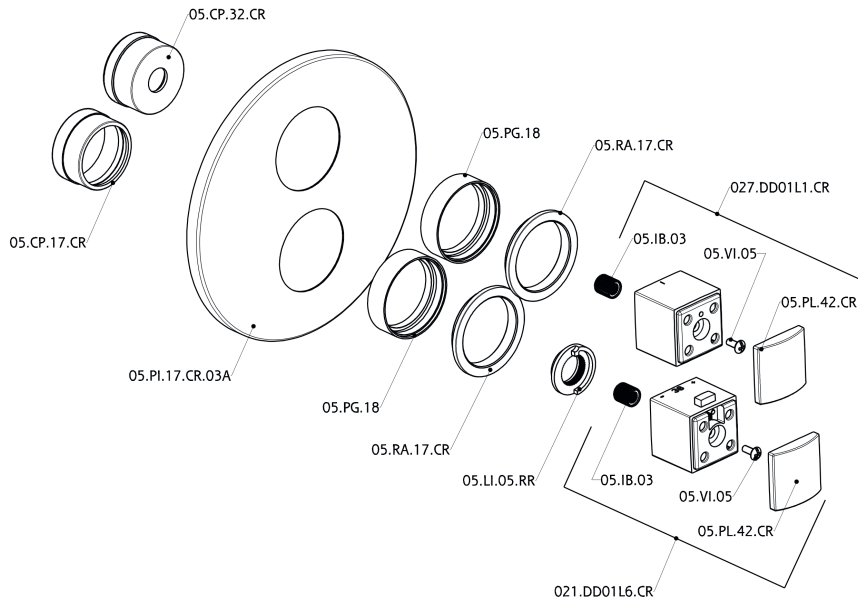

Exposed part for 3-outlet con.thermo.shower valve THERMO_DD018200

MODEL **DD018200**

Exposed part for 3-outlet thermostatic mixer, with 3 outlet diverter, without concealed part, for item ZB018201

AVAILABLE FINISHINGS

Thermostatic

The Huber thermostatic is your personal water manager, helping you to handle, control and save water and energy.

Exposed part for 3-outlet con.thermo.shower valve THERMO_DD018200

DD018200

<https://en.huberitalia.com/exposed-part-for-3-outlet-con-thermo-shower-valve-thermo-dd018200>

3-outlet Concealed thermostatic shower valve CONCEALED_ZB018201

MODEL **ZB018201**

3-Outlet Concealed thermostatic mixer, with 3-outlet diverter, without trim kit

AVAILABLE FINISHINGS

CHARACTERISTICS

Installation	Concealed
Cartridge Spare Parts	24.04A.PP
8x20 Plus P Thermostatic Valve	
Concealed	1

Piastra/Plate/Plaque/Platte/Placa

2-3mm: XX 25-40 YY 76-91

10 mm: XX 16-31 YY 65-80

DeviaStop

The Huber Devia Stop technology allows to adjust the water flow and to direct it to the selected output point (overhead soaker, hand shower, etc).