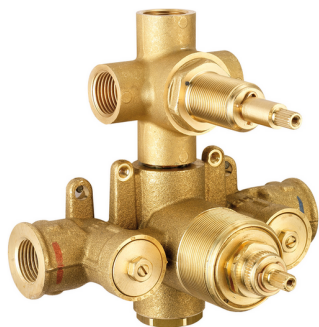

Exposed part for 3-outlet con.thermo.shower valve THERMO_DD018200

MODEL **DD018200**

Exposed part for 3-outlet thermostatic mixer, with 3 outlet diverter, without concealed part, for item ZB018201

AVAILABLE FINISHINGS

-  **21** 21 Chrome
-  **2B** 2B Polished Nickel
-  **2F** 2F Brushed Nickel
-  **40** 40 Matt Black
-  **4Q** 4Q Matt White

CHARACTERISTICS

Installation **Concealed**
 Required concealed parts **ZB018201**

Thermostatic

The Huber thermostatic is your personal water manager, helping you to handle, control and save water and energy.

Exposed part for 3-outlet con.thermo.shower valve THERMO_DD018200

DD018200

<https://en.huberitalia.com/exposed-part-for-3-outlet-con-thermo-shower-valve-thermo-dd018200>

3-outlet Concealed thermostatic shower valve CONCEALED_ZB018201

MODEL **ZB018201**

3-Outlet Concealed thermostatic mixer, with 3-outlet diverter, without trim kit

AVAILABLE FINISHINGS

CHARACTERISTICS

Installation	Concealed
Cartridge Spare Parts	24.04A.PP
8x20 Plus P Thermostatic Valve	
Concealed	1