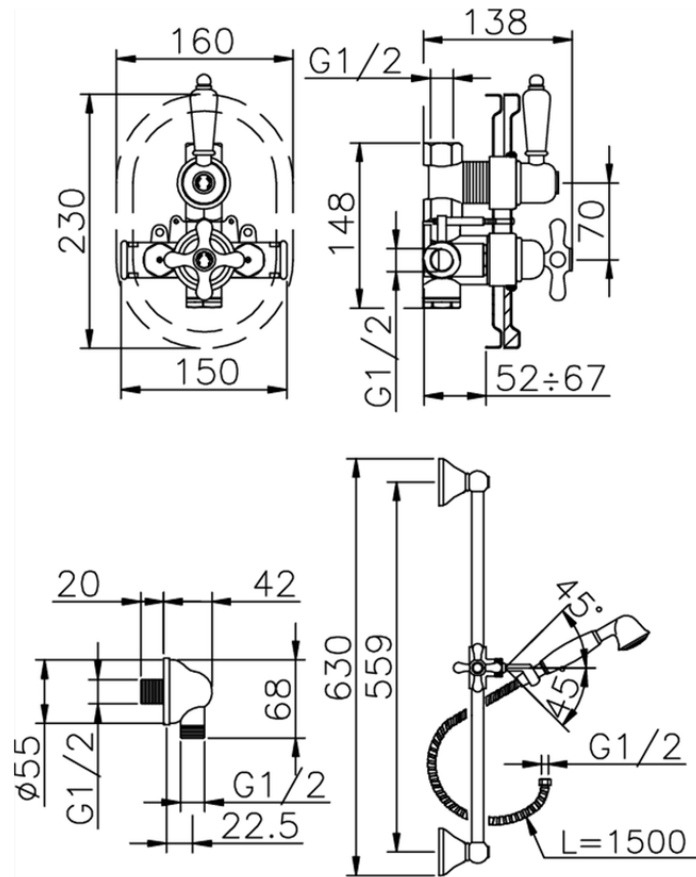

Concealed thermostatic shower mixer CROISSETTE_910.CS01H.

910.CS01H.

<https://en.huberitalia.com/concealed-thermostatic-shower-mixer-croisette-910-cs01h>

2024-12-18