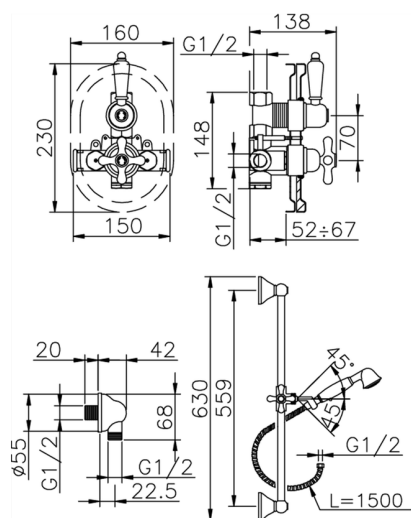

## Concealed thermostatic shower mixer CROISETTE\_910.CS01H.

MODEL **910.CS01H.**

Concealed thermostatic shower mixer, 1/2" Concealed Thermostatic Mixer, 1/2" outlet stopvalve, 56 cm bar with sliding bracket, classic D.53 mm brass one spray handshower, 1/2" wall elbow, 150 cm Brass flexible hose

### CHARACTERISTICS

Cartridge Spare Parts **24.04A.PP**

**8x20 Plus P Thermostatic Valve**

Installation **Concealed**