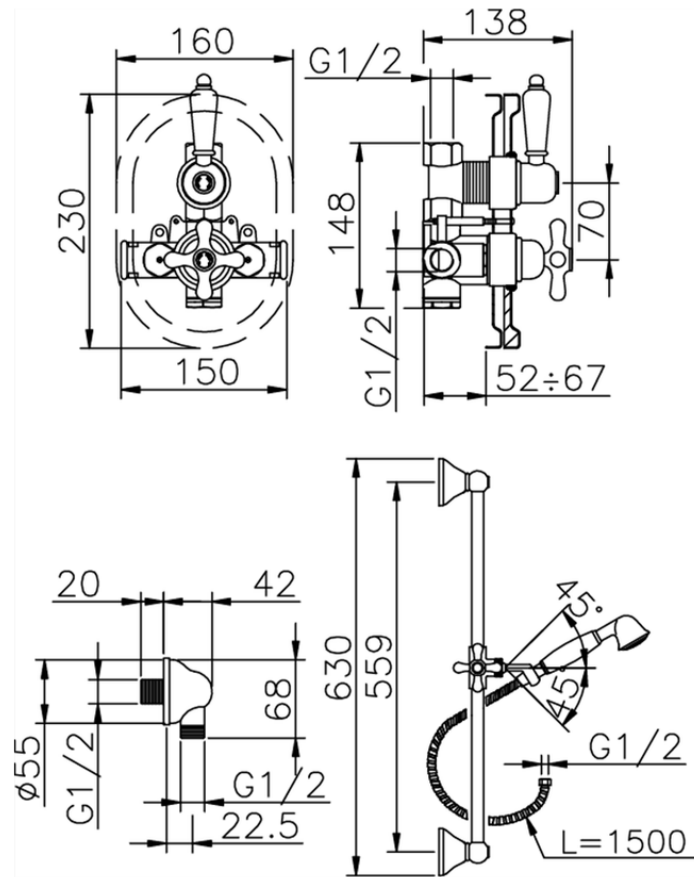

Concealed thermostatic shower mixer CROISETTE_910.CS01H.

910.CS01H.

<https://en.huberitalia.com/concealed-thermostatic-shower-mixer-croisette-910-cs01h>

2024-12-19