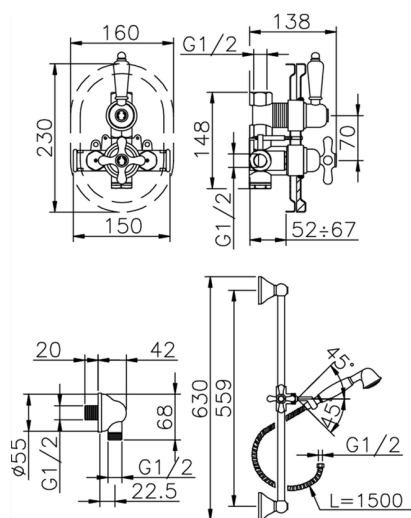

Concealed thermostatic shower mixer CROISETTE_910.CS01H.

MODEL **910.CS01H.**

Concealed thermostatic shower mixer, 1/2" Concealed Thermostatic Mixer, 1/2" outlet stopvalve, 56 cm bar with sliding bracket, classic D.53 mm brass one spray handshower, 1/2" wall elbow, 150 cm Brass flexible hose

AVAILABLE FINISHINGS

-  **AG** AG Antique Gold
-  **BA** BA Old Bronze
-  **CR** CR Chrome
-  **2W** 2W Brushed Gold

CHARACTERISTICS

Cartridge Spare Parts **24.04A.PP**

8x20 Plus P Thermostatic Valve

Installation **Concealed**