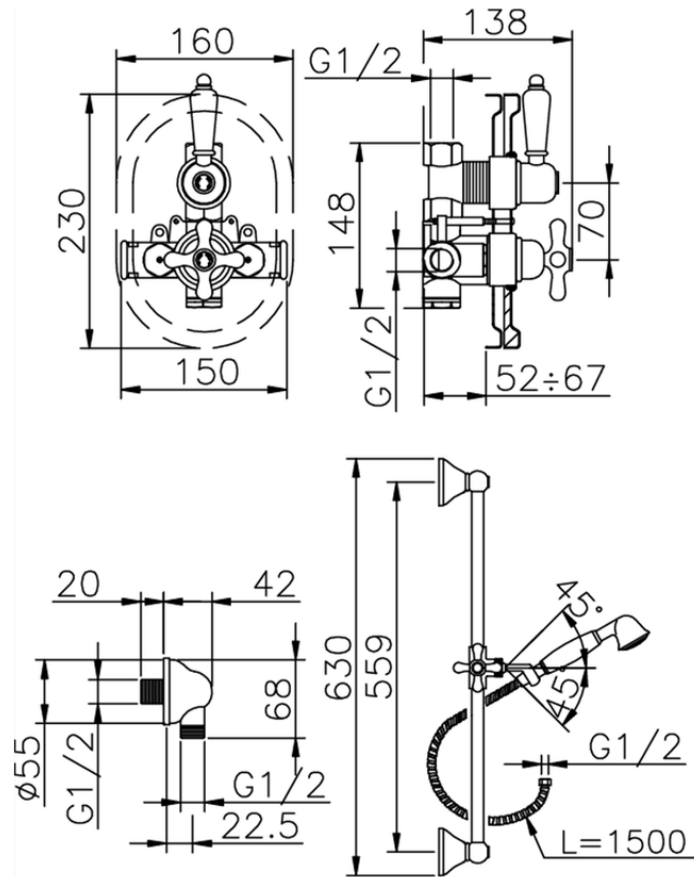

Concealed thermostatic shower mixer CROISETTE\_910.CS01H.

910.CS01H.

<https://en.huberitalia.com/concealed-thermostatic-shower-mixer-croisette-910-cs01h>

2024-12-19