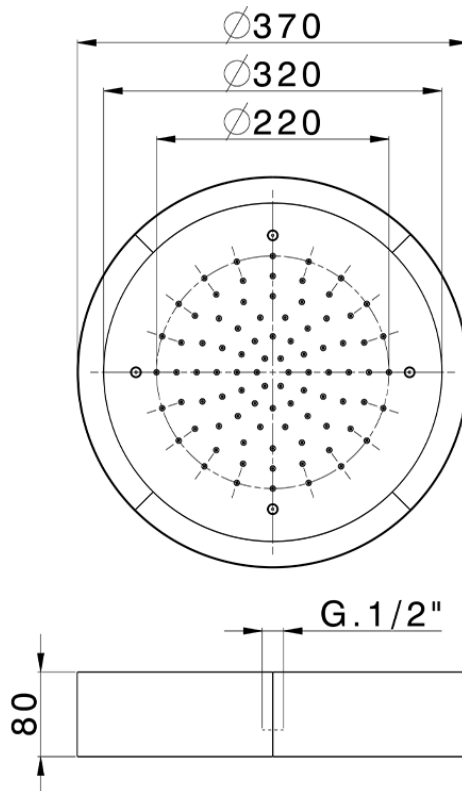

Ø 370 mm Chromotherapy Ceiling showerhead ZEN_ZS1C0205

ZS1C0205

<https://en.huberitalia.com/o-370-mm-chromotherapy-ceiling-showerhead-zen-zs1c0205>

2024-11-15