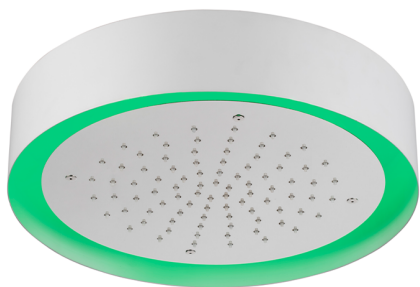

**Ø 370 mm Chromotherapy Ceiling showerhead ZEN\_ZS1C0205**

MODEL **ZS1C0205**

Ø 370 mm Chromotherapy Ceiling showerhead, with white cover, rain, chromotherapy functions, built-in control included, Stainless Steel AISI 304

AVAILABLE FINISHINGS

-  **40** 40 Matt Black
-  **4Q** 4Q Matt White
-  **D1** D1 Brushed Inox
-  **D2** D2 Polished Inox

CHARACTERISTICS

2024-11-15