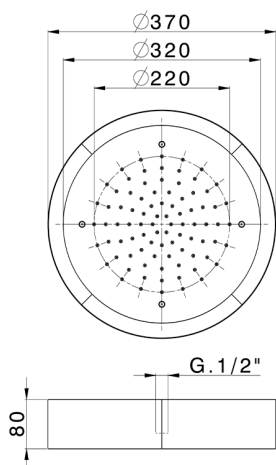

**Ø 370 mm Chromotherapy Ceiling showerhead ZEN\_ZS1C0205**

MODEL **ZS1C0205**

Ø 370 mm Chromotherapy Ceiling showerhead, with white cover, rain, chromotherapy functions, built-in control included, Stainless Steel AISI 304