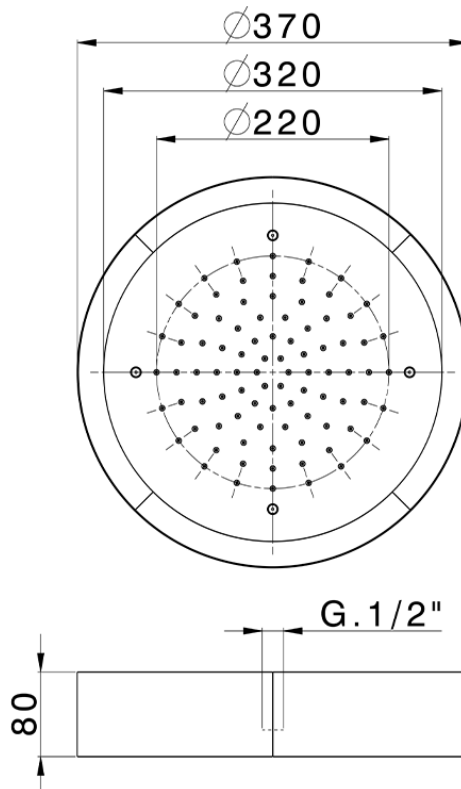

Ø 370 mm Chromotherapy Ceiling showerhead ZEN_ZS1C0205

ZS1C0205

<https://en.huberitalia.com/o-370-mm-chromotherapy-ceiling-showerhead-zen-zs1c0205>

2024-11-15