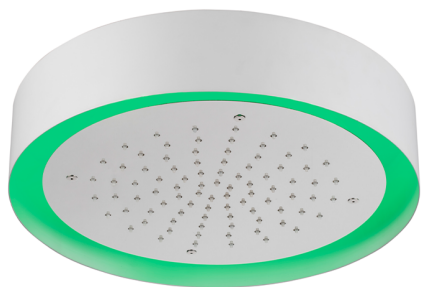

Ø 370 mm Chromotherapy Ceiling showerhead ZEN_ZS1C0205

MODEL **ZS1C0205**

Ø 370 mm Chromotherapy Ceiling showerhead, with white cover, rain, chromotherapy functions, built-in control included, Stainless Steel AISI 304

AVAILABLE FINISHINGS

-  **40** 40 Matt Black
-  **4Q** 4Q Matt White
-  **D1** D1 Brushed Inox
-  **D2** D2 Polished Inox

CHARACTERISTICS

2024-11-15