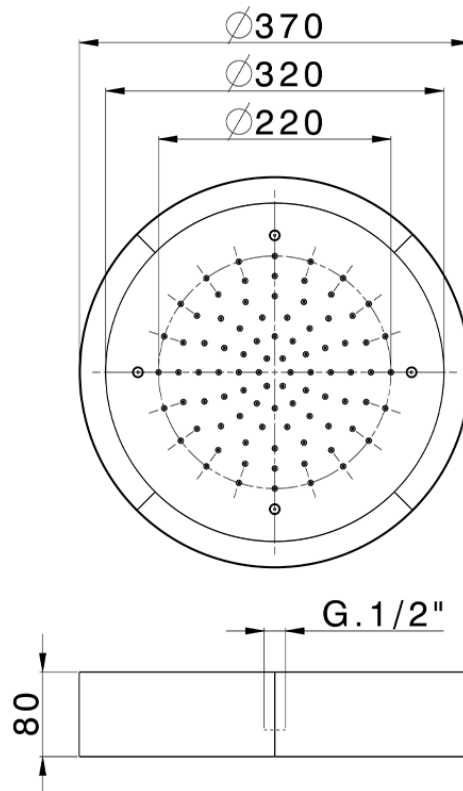

## Ø 370 mm Chromotherapy Ceiling showerhead ZEN\_ZS1C0205

ZS1C0205

<https://en.huberitalia.com/o-370-mm-chromotherapy-ceiling-showerhead-zen-zs1c0205>

2024-11-15