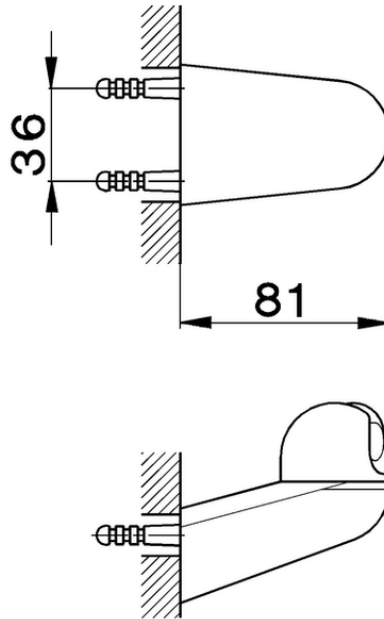

Wall mounted holder SHOWER_SS000500

SS000500

<https://en.huberitalia.com/wall-mounted-holder-shower-ss000500>

2024-12-22