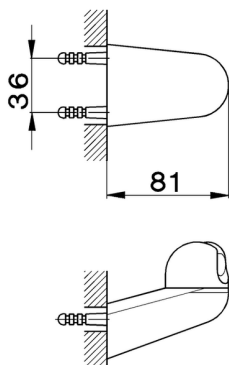

Wall mounted holder SHOWER_SS000500

MODEL **SS000500**

ABS Wall mounted holder

AVAILABLE FINISHINGS

CHARACTERISTICS

2024-12-22