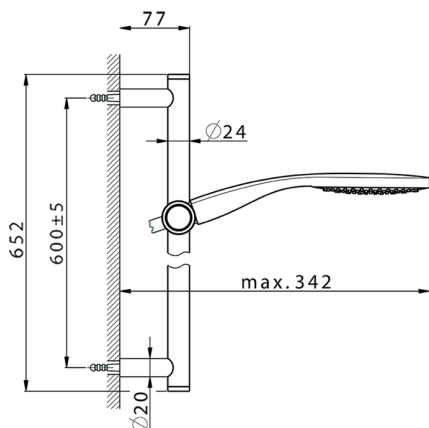

CHARACTERISTICS

2026-04-06