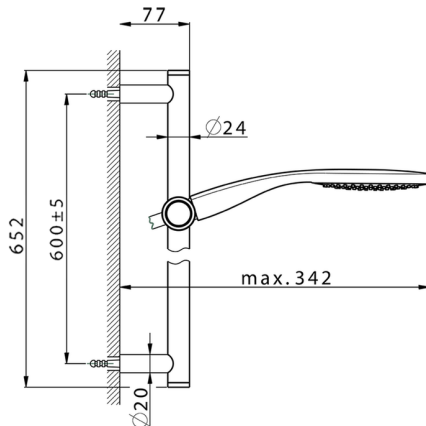

CHARACTERISTICS

2026-06-06