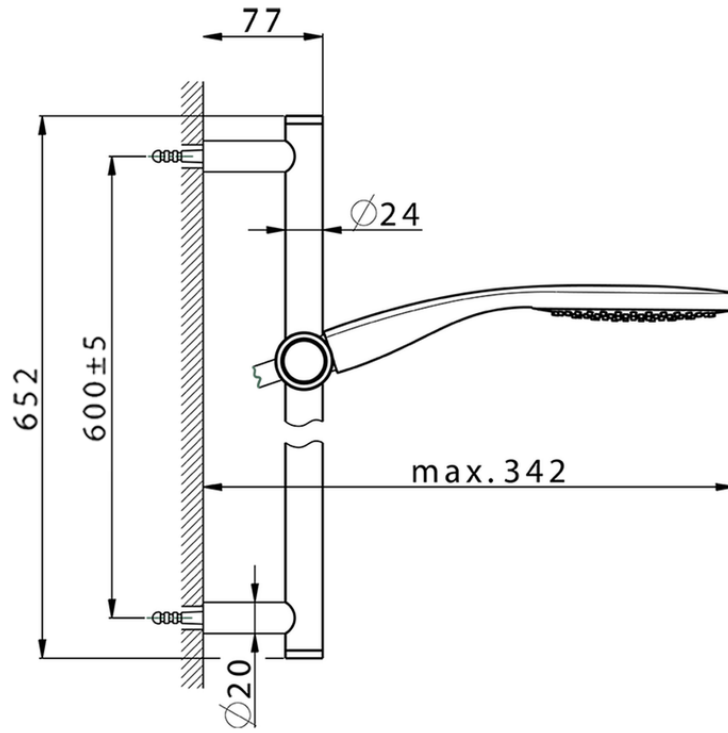

Slide rail shower set SHOWER_CR003113

CR003113

<https://en.huberitalia.com/slide-rail-shower-set-shower-cr003113>

2026-06-06