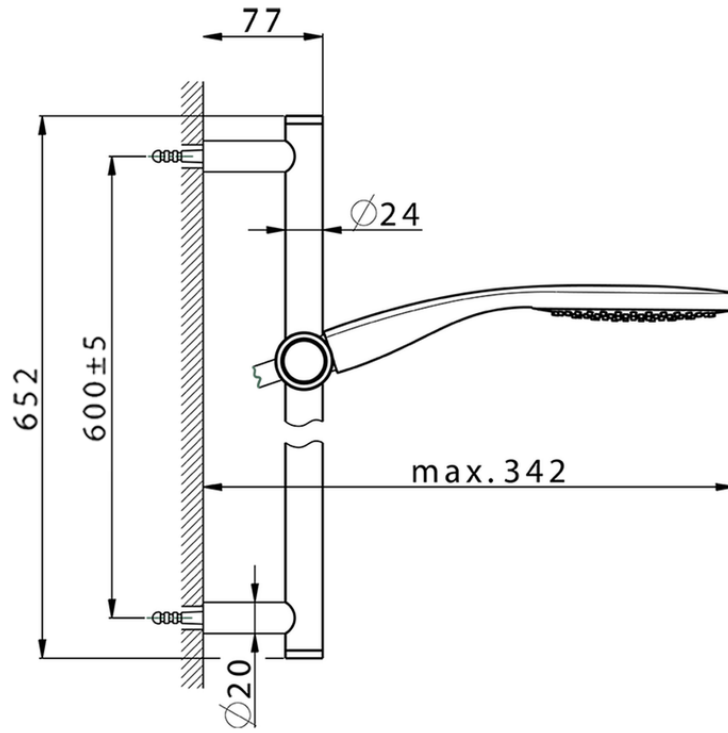

Slide rail shower set SHOWER_CR003113

CR003113

<https://en.huberitalia.com/slide-rail-shower-set-shower-cr003113>

2026-06-26