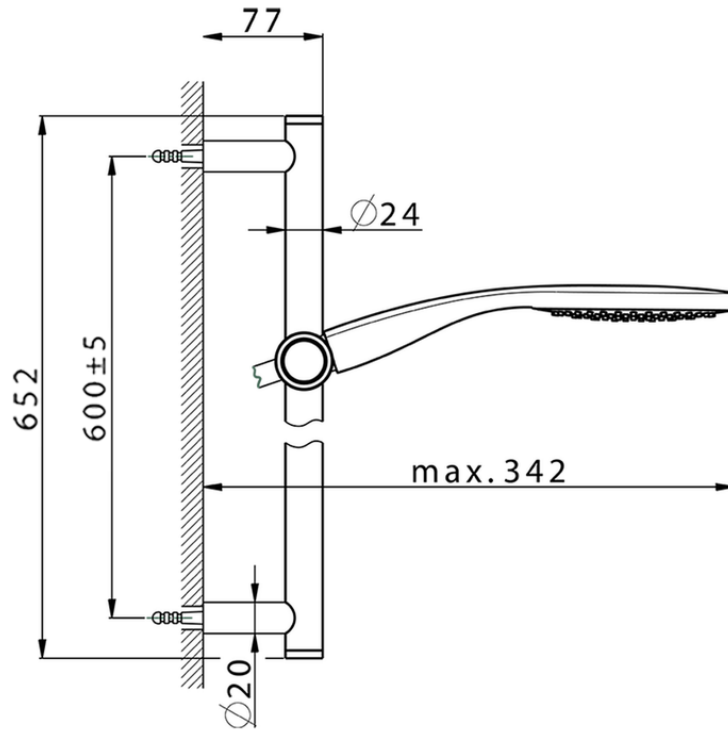

Slide rail shower set SHOWER_CR003113

CR003113

<https://en.huberitalia.com/slide-rail-shower-set-shower-cr003113>

2026-04-08