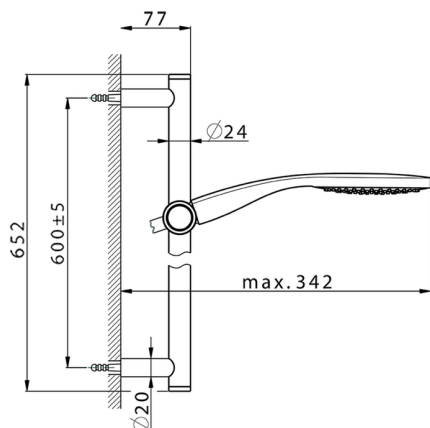

CHARACTERISTICS

2026-05-17