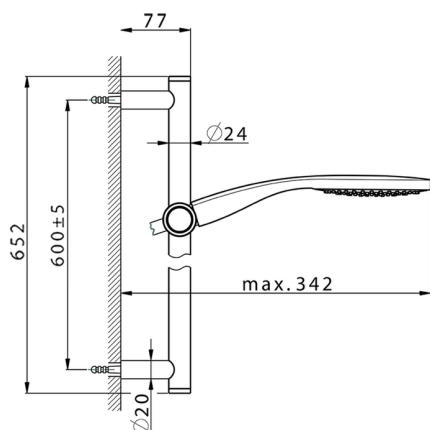

CHARACTERISTICS

2026-06-26