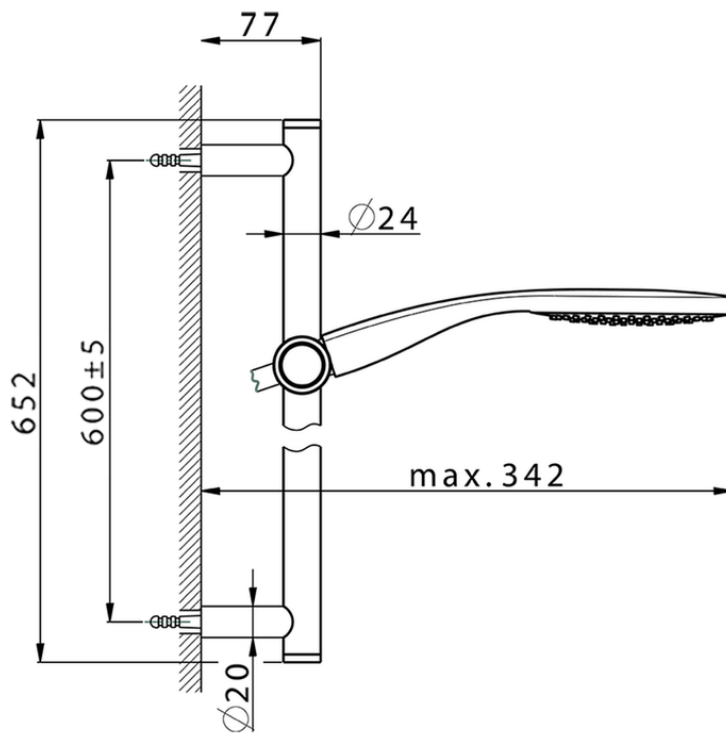

Slide rail shower set SHOWER_CR003113

CR003113

<https://en.huberitalia.com/slide-rail-shower-set-shower-cr003113>

2026-06-06