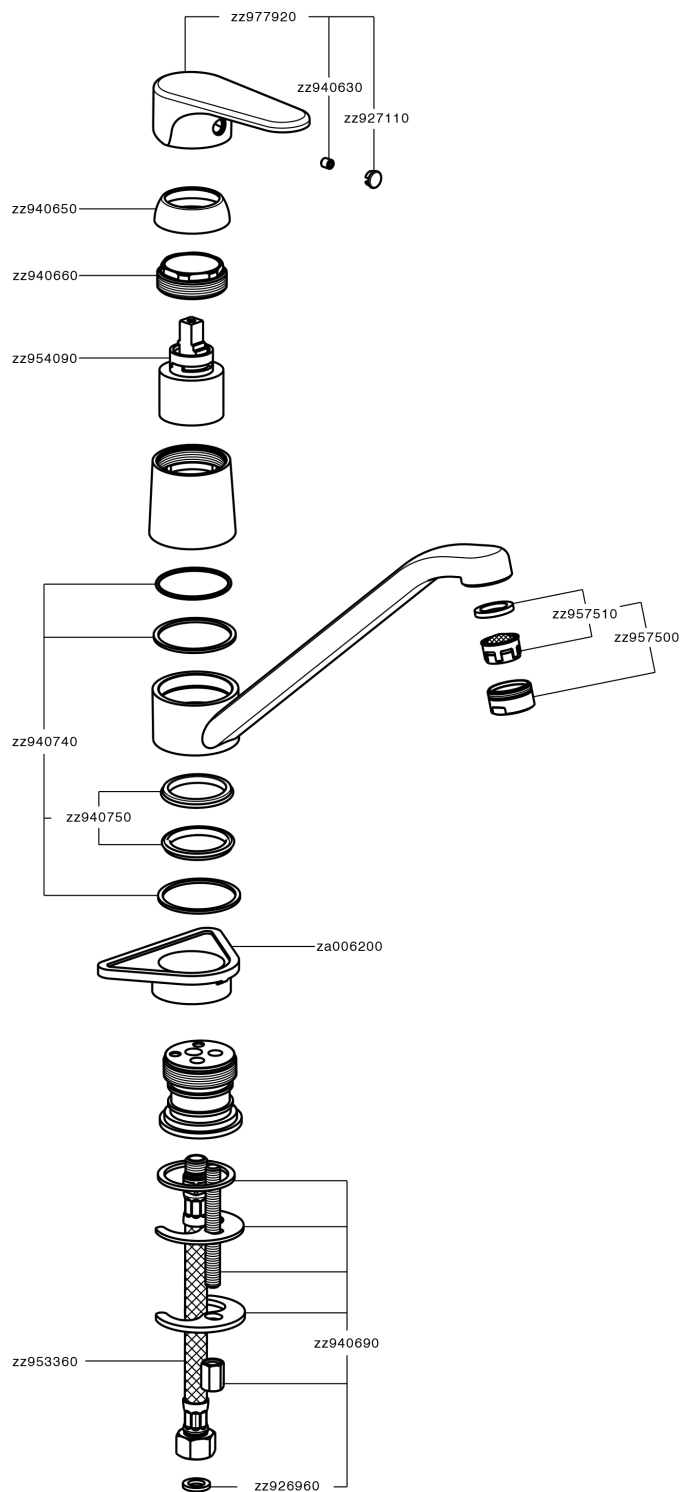

Single lever sink mixer KITCHEN_AH000580

MODEL **AH000580**

Single lever sink mixer, swivel spout, G.3/8" stainless steel flexible hoses

AVAILABLE FINISHINGS

-  **21** 21 Chrome
-  **2F** 2F Brushed Nickel
-  **40** 40 Matt Black

CHARACTERISTICS

Cartridge Spare Parts **ZZ95409000**

35 mm Cartridge

Hygienic Spray

Shut-off Hand shower, for sanitary cleaning.

Single lever sink mixer KITCHEN_AH000580

AH000580

<https://en.huberitalia.com/single-lever-sink-mixer-kitchen-ah000580>