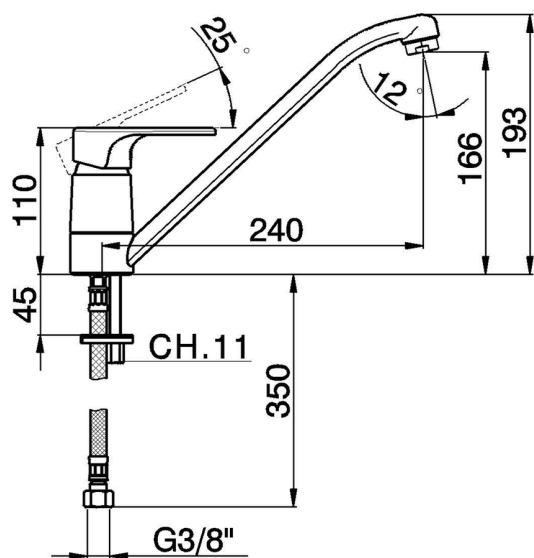

Single lever sink mixer KITCHEN_AH000580

MODEL **AH000580**

Single lever sink mixer, swivel spout, G.3/8" stainless steel flexible hoses

AVAILABLE FINISHINGS

-  **21** 21 Chrome
-  **2F** 2F Brushed Nickel
-  **40** 40 Matt Black

CHARACTERISTICS

Cartridge Spare Parts **ZZ95409000**

35 mm Cartridge

Hygienic Spray

Shut-off Hand shower, for sanitary cleaning.

Single lever sink mixer KITCHEN_AH000580

AH000580

<https://en.huberitalia.com/single-lever-sink-mixer-kitchen-ah000580>