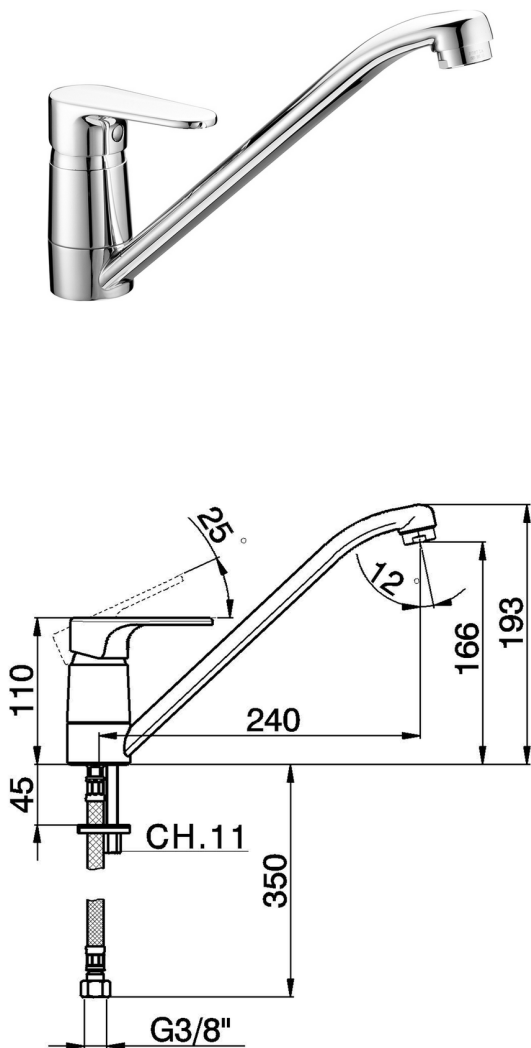

Single lever sink mixer KITCHEN_AH000580

MODEL **AH000580**

Single lever sink mixer, swivel spout, G.3/8" stainless steel flexible hoses

AVAILABLE FINISHINGS

-  **21** 21 Chrome
-  **2F** 2F Brushed Nickel
-  **40** 40 Matt Black

CHARACTERISTICS

Cartridge Spare Parts **ZZ95409000**

35 mm Cartridge

Hygienic Spray

Shut-off Hand shower, for sanitary cleaning.

Single lever sink mixer KITCHEN_AH000580

AH000580

<https://en.huberitalia.com/single-lever-sink-mixer-kitchen-ah000580>