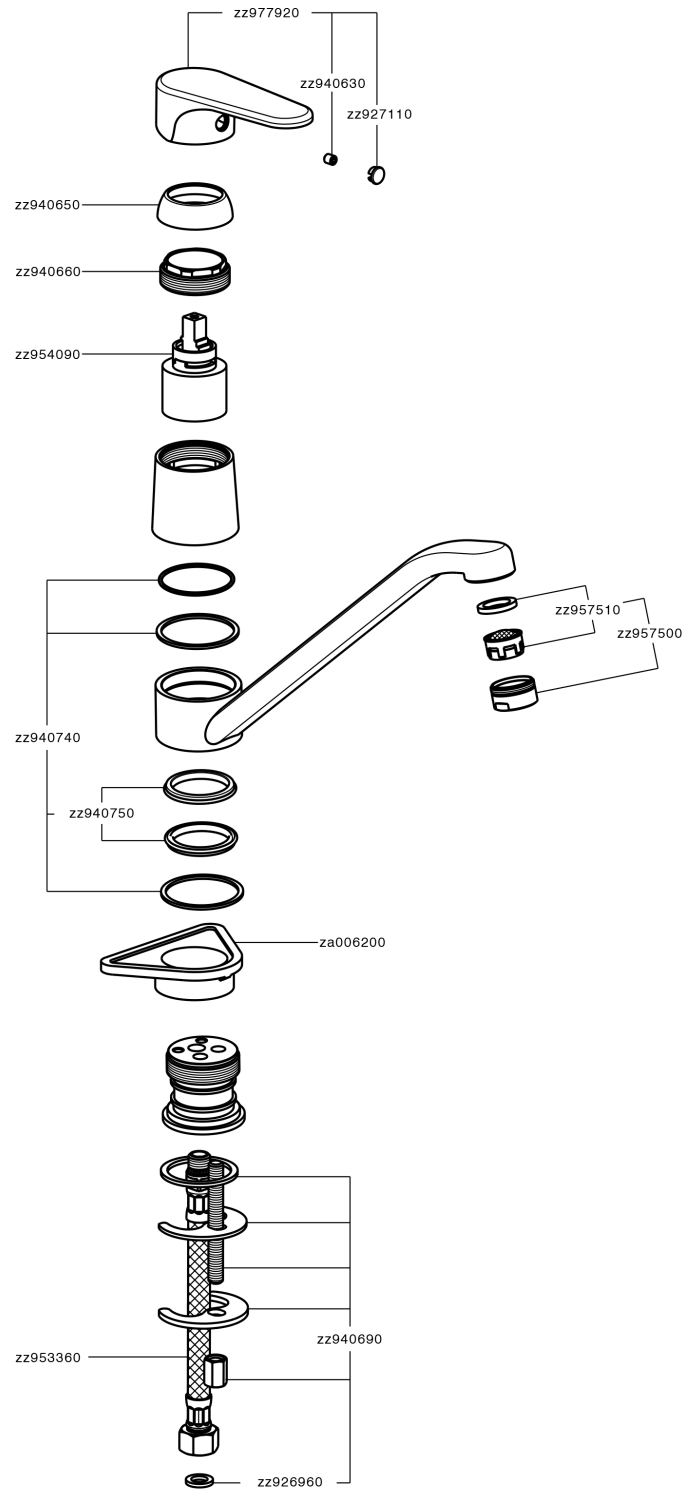

Single lever sink mixer KITCHEN_AH000580

MODEL **AH000580**

Single lever sink mixer, swivel spout, G.3/8" stainless steel flexible hoses

AVAILABLE FINISHINGS

-  **21** 21 Chrome
-  **2F** 2F Brushed Nickel
-  **40** 40 Matt Black

CHARACTERISTICS

Cartridge Spare Parts **ZZ95409000**

35 mm Cartridge

Hygienic Spray

Shut-off Hand shower, for sanitary cleaning.

Single lever sink mixer KITCHEN_AH000580

AH000580

<https://en.huberitalia.com/single-lever-sink-mixer-kitchen-ah000580>