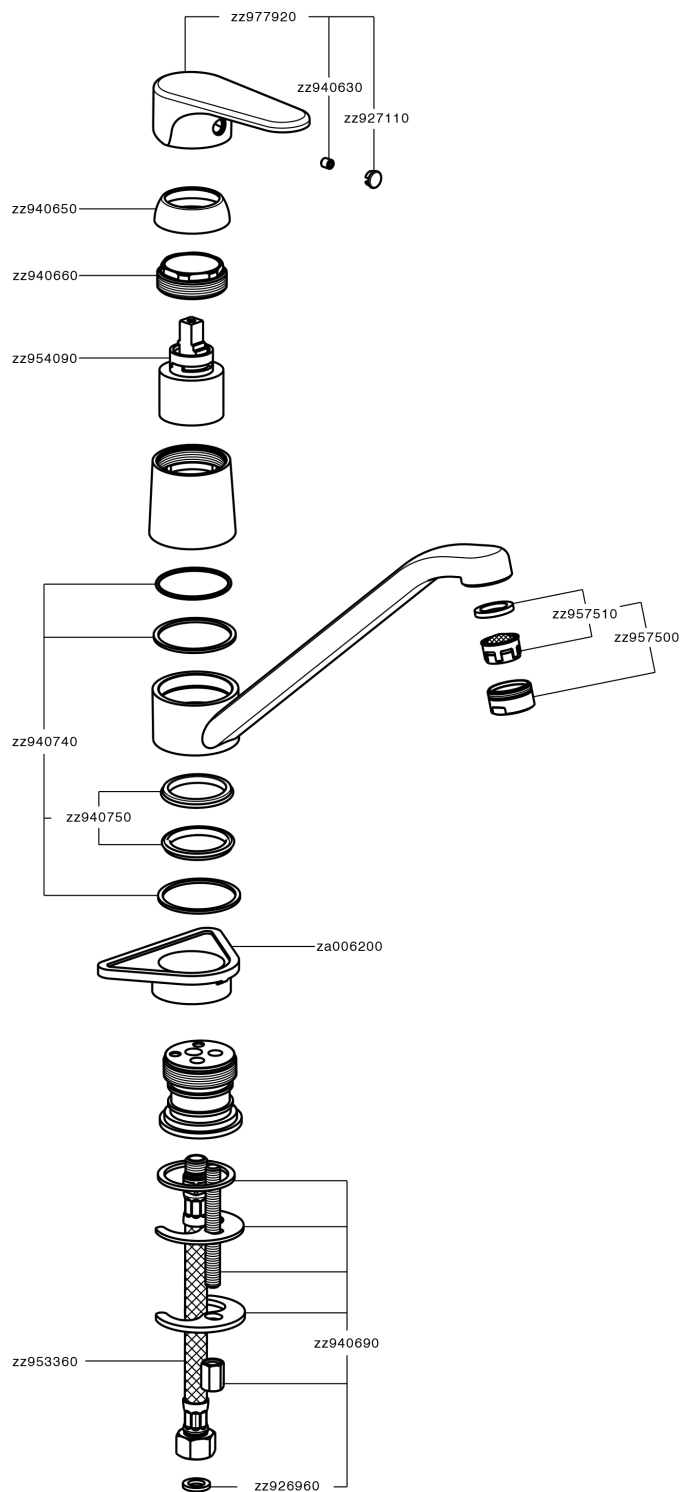

## Single lever sink mixer KITCHEN\_AH000580

MODEL **AH000580**

Single lever sink mixer, swivel spout, G.3/8" stainless steel flexible hoses

### CHARACTERISTICS

Cartridge Spare Parts **ZZ95409000**

**35 mm Cartridge**

### Hygienic Spray

Shut-off Hand shower, for sanitary cleaning.

## Single lever sink mixer KITCHEN\_AH000580

AH000580

<https://en.huberitalia.com/single-lever-sink-mixer-kitchen-ah000580>

2026-06-13