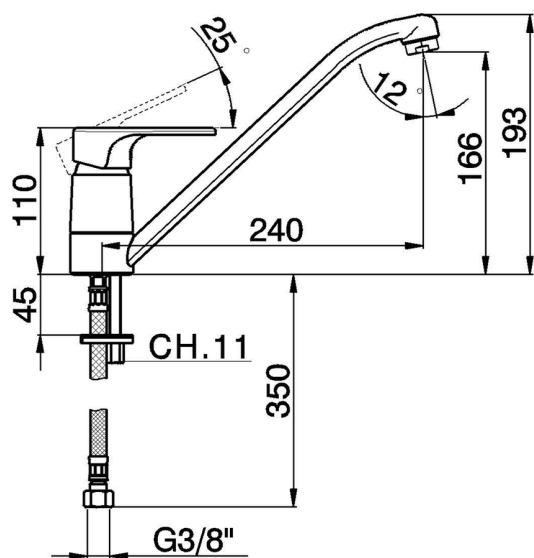

## Single lever sink mixer KITCHEN\_AH000580

MODEL **AH000580**

Single lever sink mixer, swivel spout, G.3/8" stainless steel flexible hoses

### CHARACTERISTICS

Cartridge Spare Parts **ZZ95409000**

**35 mm Cartridge**