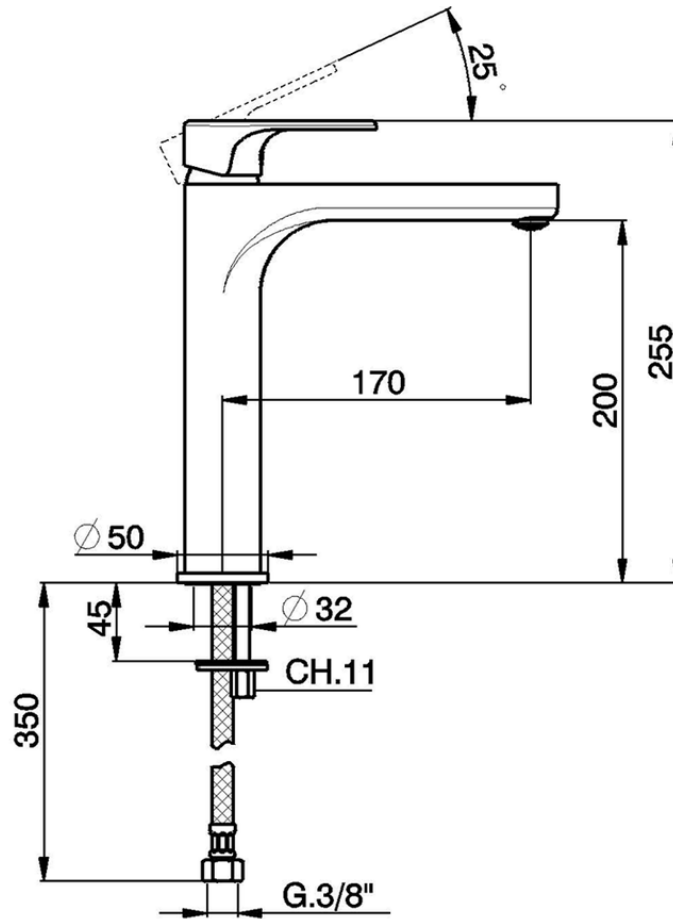

S.L. washbasin mixer- tall version - EnergySave H3\_AH003545

AH003545

<https://en.huberitalia.com/s-l-washbasin-mixer-tall-version-energysave-h3-ah003545>

2025-01-05