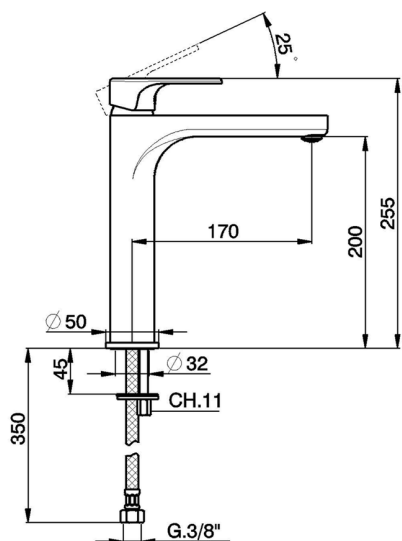

S.L. washbasin mixer- tall version - EnergySave H3_AH003545

MODEL **AH003545**

S.L.washbasin mixer- tall version - EnergySave,without waste,G.3/8" stainless steel flexible hoses

AVAILABLE FINISHINGS

-  **21** 21 Chrome
-  **2F** 2F Brushed Nickel
-  **40** 40 Matt Black

CHARACTERISTICS

Cartridge Spare Parts **ZZ96800000**

35 mm Cartridge

EcoStop

EcoStop feature limits water flow to approximately 50% of maximum output with one point of resistance on setting. Push slightly past the middle stop only when full water output is required. This will save water up to 50%.

EnergySave

Thanks to the EnergySave device, only cold water will be drawn if the lever is operated in the central position, so that the water heater will not be engaged and no hot water wasted, leading to considerable savings in energy and costs. The temperature can be adjusted by rotating the lever to the left, until the desired temperature is reached.