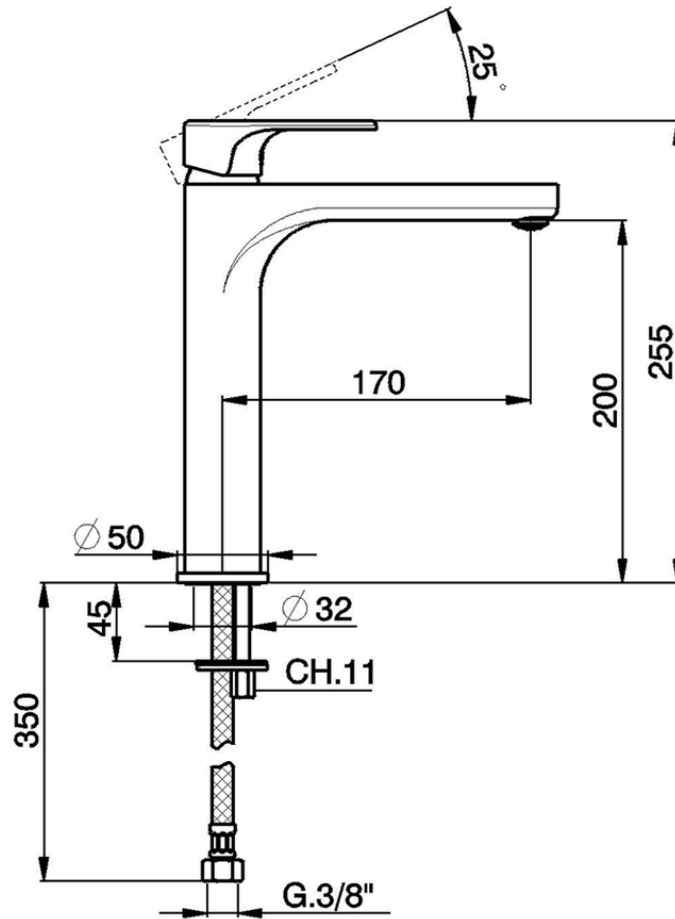

S.L. washbasin mixer- tall version - EnergySave H3_AH003545

AH003545

<https://en.huberitalia.com/s-l-washbasin-mixer-tall-version-energysave-h3-ah003545>

2024-12-19