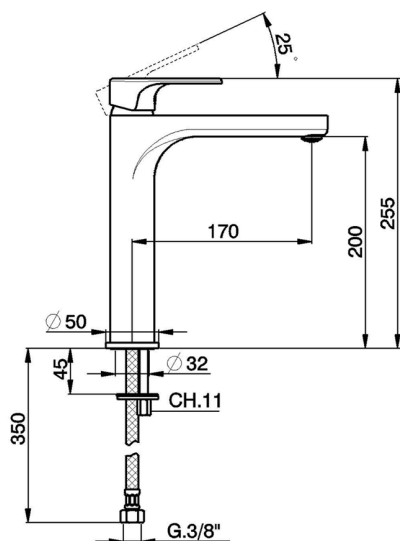

S.L. washbasin mixer- tall version - EnergySave H3_AH003545

MODEL **AH003545**

S.L.washbasin mixer- tall version - EnergySave,without waste,G.3/8" stainless steel flexible hoses

AVAILABLE FINISHINGS

-  **21** 21 Chrome
-  **2F** 2F Brushed Nickel
-  **40** 40 Matt Black

CHARACTERISTICS

Cartridge Spare Parts **ZZ96800000**

35 mm Cartridge

EcoStop

EcoStop feature limits water flow to approximately 50% of maximum output with one point of resistance on setting. Push slightly past the middle stop only when full water output is required. This will save water up to 50%.