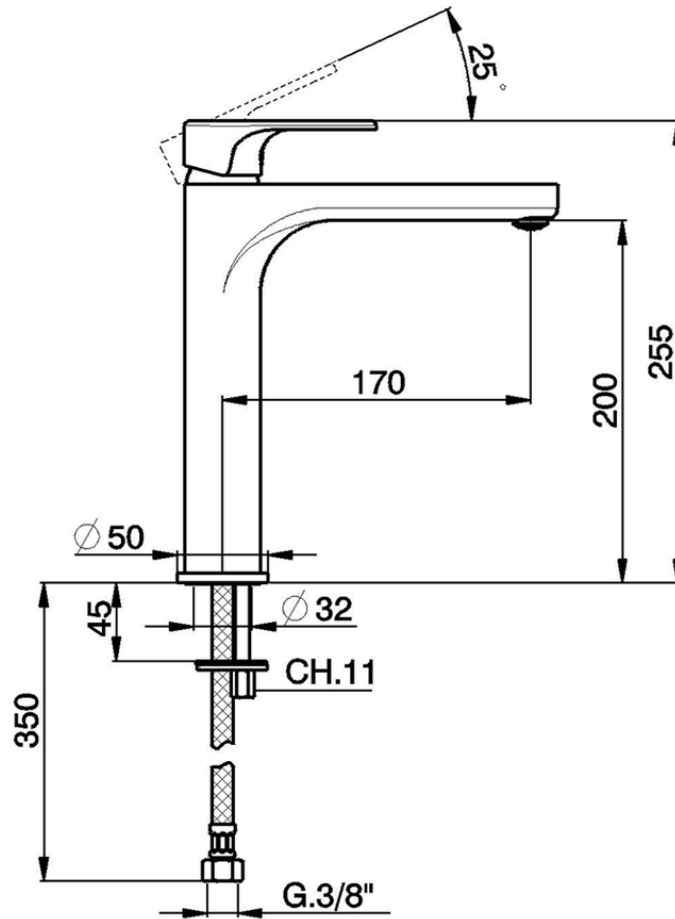

S.L. washbasin mixer- tall version - EnergySave H3\_AH003545

AH003545

<https://en.huberitalia.com/s-l-washbasin-mixer-tall-version-energysave-h3-ah003545>

2024-12-18