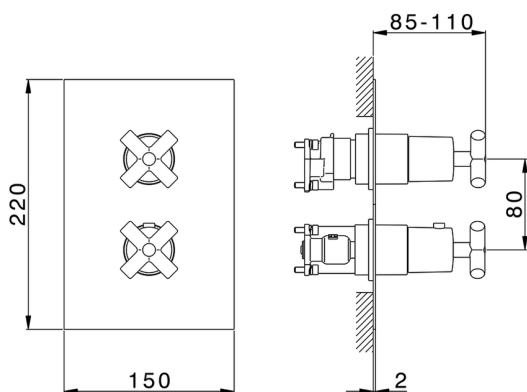

## Exposed part for Thermostatic One Box Valve SUITE\_SU0BT031

MODEL **SU0BT031**

Exposed part for Thermostatic One Box Valve, with 1-2-3 outlet devia stop, Minimum depth of installation: 67 mm, without concealed part, for items ZB00B030-ZB00B031

### CHARACTERISTICS

Cartridge Spare Parts **24.04A.PP**

**8x20 Plus P Thermostatic Valve**

Installation **Concealed**

Required concealed parts **ZB00B031**  
**ZB00B030**