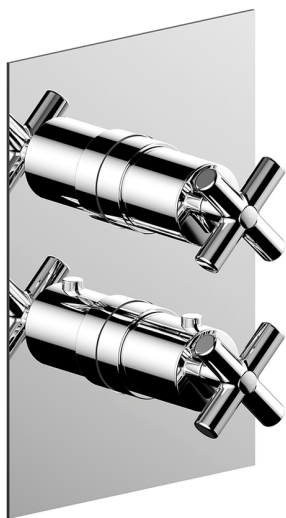

## Exposed part for Thermostatic One Box Valve SUITE\_SU0BT031

MODEL **SU0BT031**

Exposed part for Thermostatic One Box Valve, with 1-2-3 outlet devia stop, Minimum depth of installation: 67 mm, without concealed part, for items ZB00B030-ZB00B031

### CHARACTERISTICS

Cartridge Spare Parts **24.04A.PP**

**8x20 Plus P Thermostatic Valve**

Installation **Concealed**

Required concealed parts **ZB00B031**  
**ZB00B030**

### DeviaStop

The Huber Devia Stop technology allows to adjust the water flow and to direct it to the selected output point (overhead soaker, hand shower, etc).