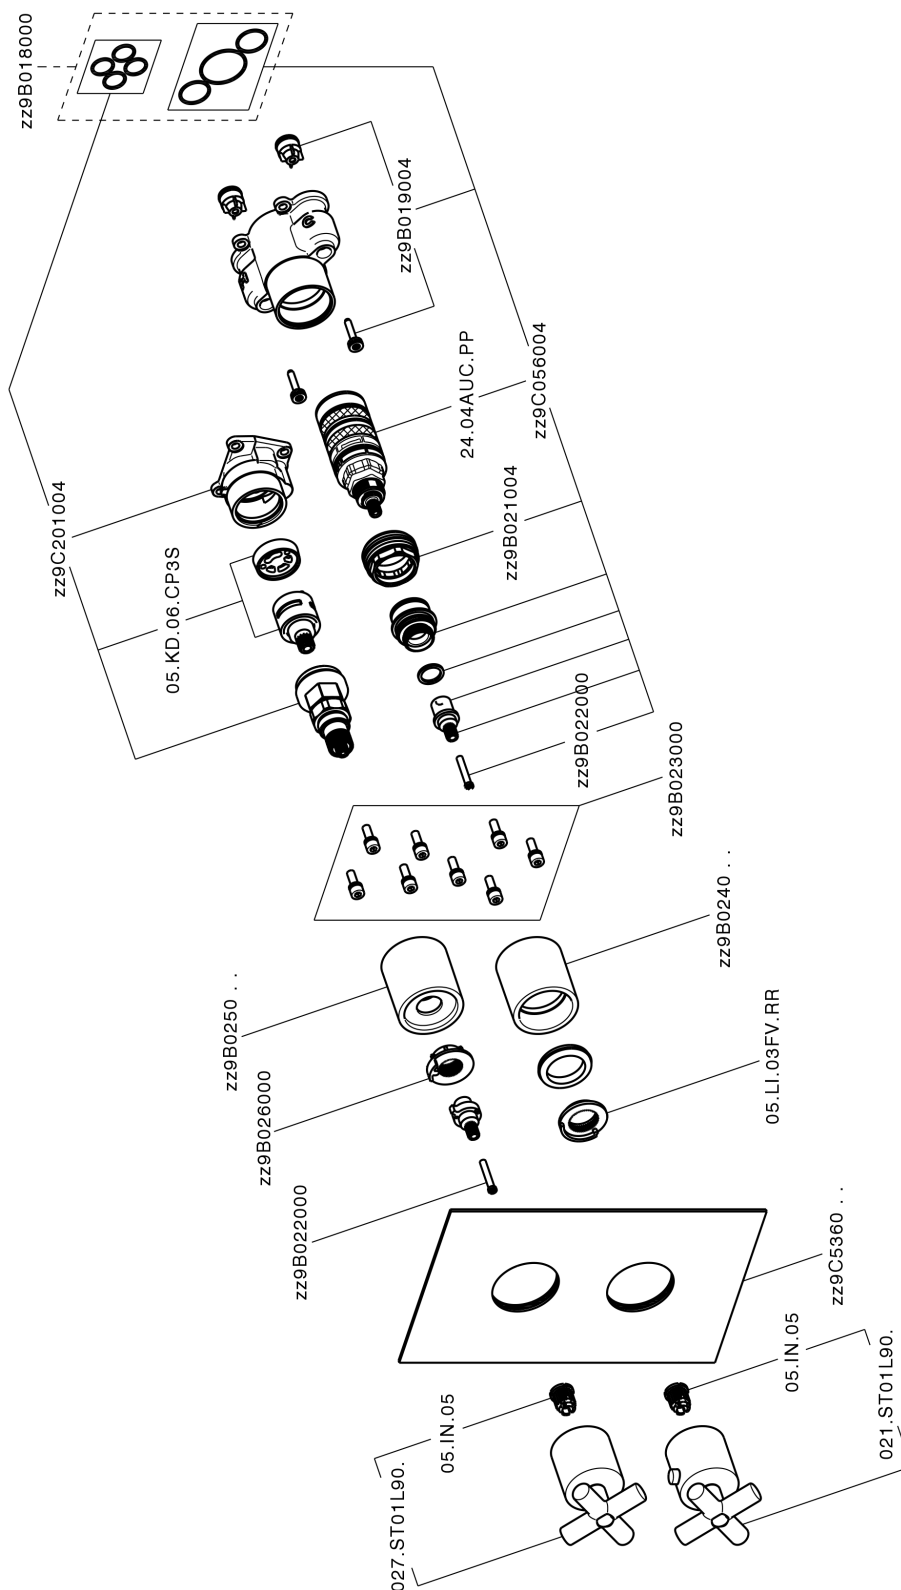

Exposed part for Thermostatic One Box Valve SUITE_SU0BT031

SU0BT031

<https://en.huberitalia.com/exposed-part-for-thermostatic-one-box-valve-suite-su0bt031>