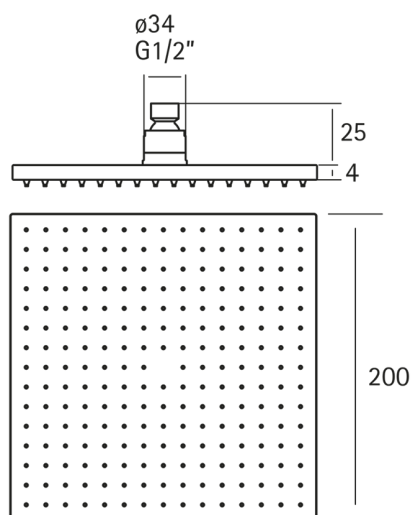

Lynox showerhead LYNOX_SS016440

MODEL **SS016440**

Showerhead, 200x200 mm Square 4 mm thick, Inox AISI 304

AVAILABLE FINISHINGS

D1 D1 Brushed Inox

CHARACTERISTICS

2026-04-06