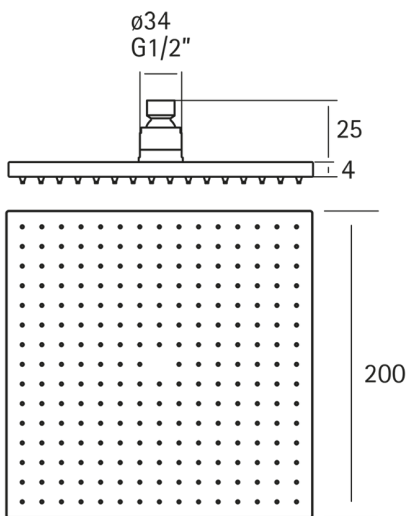

Lynox showerhead LYNOX_SS016440

MODEL **SS016440**

Showerhead, 200x200 mm Square 4 mm thick, Inox AISI 304

AVAILABLE FINISHINGS

D1 D1 Brushed Inox

CHARACTERISTICS

2026-04-05