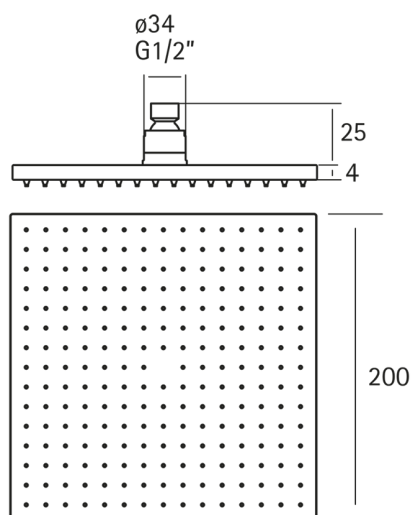

Lynox showerhead LYNOX_SS016440

MODEL **SS016440**

Showerhead, 200x200 mm Square 4 mm thick, Inox AISI 304

AVAILABLE FINISHINGS

D1 D1 Brushed Inox

CHARACTERISTICS

2026-06-27