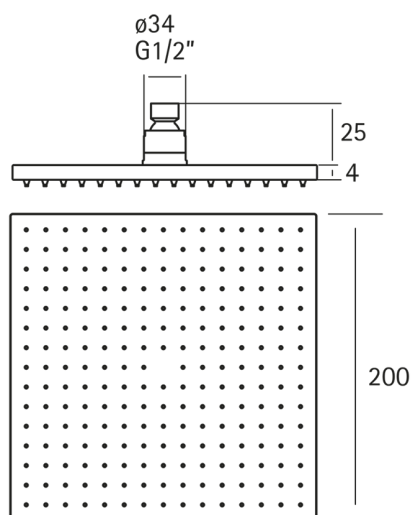

## Lynox showerhead LYNOX\_SS016440

MODEL **SS016440**

Showerhead, 200x200 mm Square 4 mm thick, Inox AISI 304

AVAILABLE FINISHINGS

**D1** D1 Brushed Inox

CHARACTERISTICS

2026-06-06