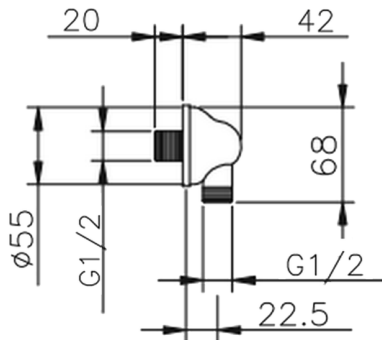

Elbow SHOWER_67.02H.

MODEL **67.02H.**

Elbow

AVAILABLE FINISHINGS

-  **AG** AG Antique Gold
-  **BA** BA Old Bronze
-  **CR** CR Chrome

CHARACTERISTICS

2026-04-05