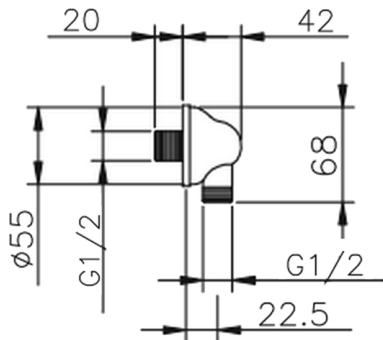

Elbow SHOWER_67.02H.

MODEL **67.02H.**

Elbow

AVAILABLE FINISHINGS

-  **AG** AG Antique Gold
-  **BA** BA Old Bronze
-  **CR** CR Chrome

CHARACTERISTICS

2026-05-31