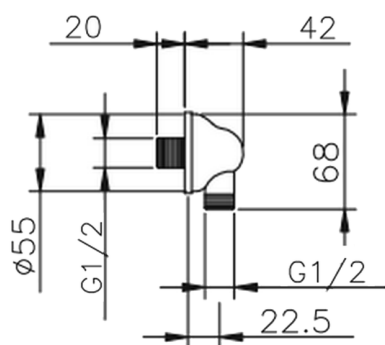

Elbow SHOWER_67.02H.

MODEL **67.02H.**

Elbow

AVAILABLE FINISHINGS

AG AG Antique Gold

BA BA Old Bronze

CR CR Chrome

CHARACTERISTICS