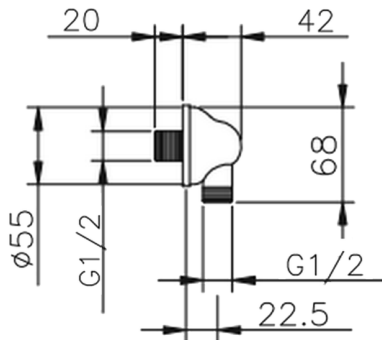

Elbow SHOWER_67.02H.

MODEL **67.02H.**

Elbow

AVAILABLE FINISHINGS

-  **AG** AG Antique Gold
-  **BA** BA Old Bronze
-  **CR** CR Chrome

CHARACTERISTICS

2026-06-26