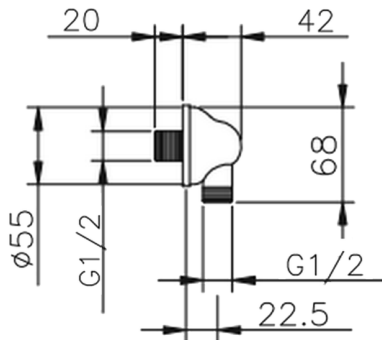

Elbow SHOWER_67.02H.

MODEL **67.02H.**

Elbow

AVAILABLE FINISHINGS

-  **AG** AG Antique Gold
-  **BA** BA Old Bronze
-  **CR** CR Chrome

CHARACTERISTICS

2026-04-07