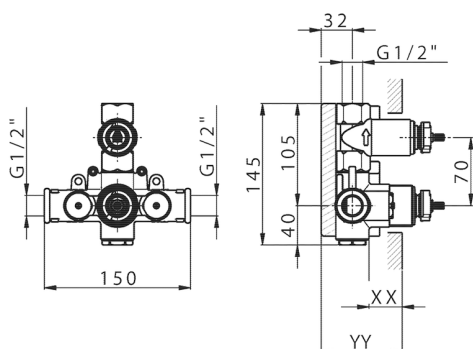

1-Outlet Concealed thermostatic shower mixer, Stopvalve, without trim kit

AVAILABLE FINISHINGS

04 04 Without finishing

CHARACTERISTICS

Installation **Concealed**

Cartridge Spare Parts **24.04A.PP**

8x20 Plus P Thermostatic Valve

Concealed **1**

Piastra/Plate/Plaque/Platte/Placa

2-3mm: XX 25-40 YY 76-91

10 mm: XX 16-31 YY 65-80

Thermostatic

The Huber thermostatic is your personal water manager, helping you to handle, control and save water and energy.