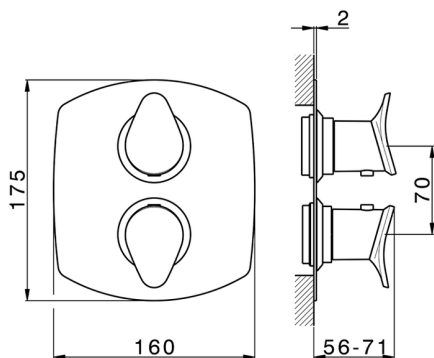

Exposed part for con.thermo.shower valve 1-outlet HARLOCK_HC007300

MODEL **HC007300**

Exposed part for 1-outlet thermostatic mixer, with stopvalve, without concealed part, for item ZB007300

AVAILABLE FINISHINGS

-  **21** 21 Chrome
-  **2P** 2P Rose Gold
-  **2Q** 2Q Black Titanium
-  **40** 40 Matt Black
-  **4Q** 4Q Matt White
-  **6T** 6T Chrome/Matt Black

CHARACTERISTICS

Installation **Concealed**
 Required concealed parts **ZB007300**

1-Outlet Concealed thermostatic shower mixer, Stopvalve, without trim kit

AVAILABLE FINISHINGS

04 04 Without finishing

CHARACTERISTICS

Installation **Concealed**

Cartridge Spare Parts **24.04A.PP**

8x20 Plus P Thermostatic Valve

Concealed **1**

Piastra/Plate/Plaque/Platte/Placa

2-3mm: XX 25-40 YY 76-91

10 mm: XX 16-31 YY 65-80

Thermostatic

The Huber thermostatic is your personal water manager, helping you to handle, control and save water and energy.