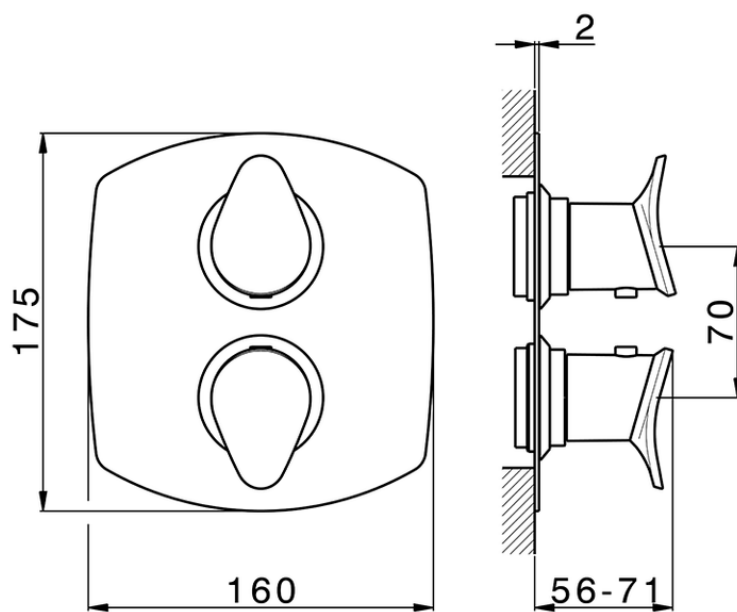

Exposed part for con.thermo.shower valve 1-outlet HARLOCK_HC007300

HC007300

<https://en.huberitalia.com/exposed-part-for-con-thermo-shower-valve-1-outlet-harlock-hc007300>

Piastra/Plate/Plaque/Platte/Placa

2-3mm: XX 25-40 YY 76-91

10 mm: XX 16-31 YY 65-80

ZB007300

<https://en.huberitalia.com/1-outlet-concealed-thermostatic-shower-valve-concealed-zb007300>

2024-11-21