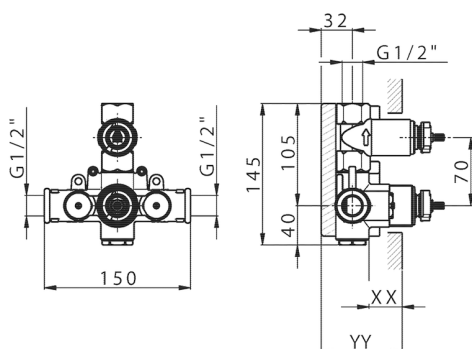

## 1-outlet Concealed thermostatic shower valve CONCEALED\_ZB007300

MODEL **ZB007300**

1-Outlet Concealed thermostatic shower mixer, Stopvalve, without trim kit

AVAILABLE FINISHINGS

CHARACTERISTICS

Installation **Concealed**

Cartridge Spare Parts **24.04A.PP**

**8x20 Plus P Thermostatic Valve**

Concealed **1**

Piastra/Plate/Plaque/Platte/Placa

2-3mm: XX 25-40 YY 76-91

10 mm: XX 16-31 YY 65-80