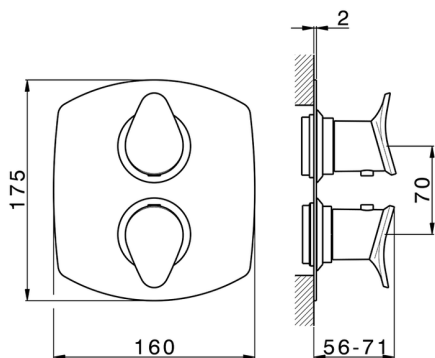

## Exposed part for con.thermo.shower valve 1-outlet HARLOCK\_HC007300

MODEL **HC007300**

Exposed part for 1-outlet thermostatic mixer, with stop valve, without concealed part, for item ZB007300

Cartridge Spare Parts **24.04A.PP**

**8x20 Plus P Thermostatic Valve**

Concealed **1**

Piastra/Plate/Plaque/Platte/Placa

2-3mm: XX 25-40 YY 76-91

10 mm: XX 16-31 YY 65-80