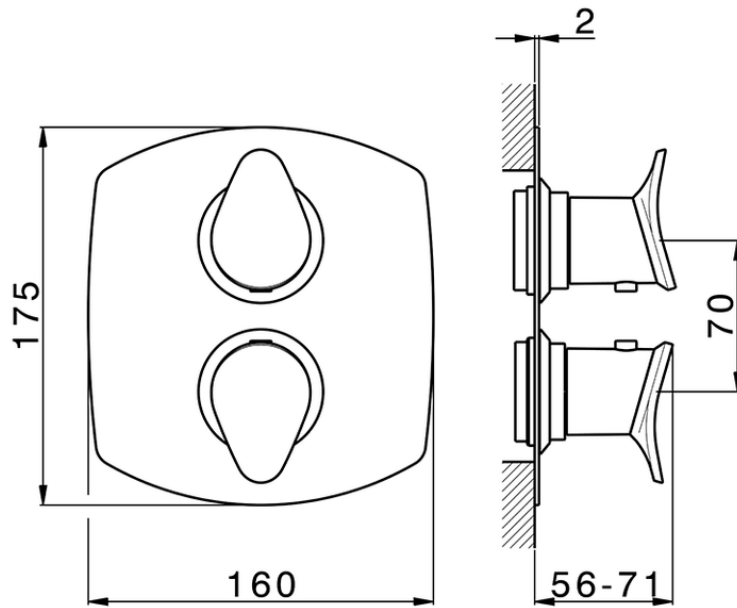

Exposed part for con.thermo.shower valve 1-outlet HARLOCK_HC007300

HC007300

<https://en.huberitalia.com/exposed-part-for-con-thermo-shower-valve-1-outlet-harlock-hc007300>

Piastra/Plate/Plaque/Platte/Placa

2-3mm: XX 25-40 YY 76-91

10 mm: XX 16-31 YY 65-80

ZB007300

<https://en.huberitalia.com/1-outlet-concealed-thermostatic-shower-valve-concealed-zb007300>

2024-11-23