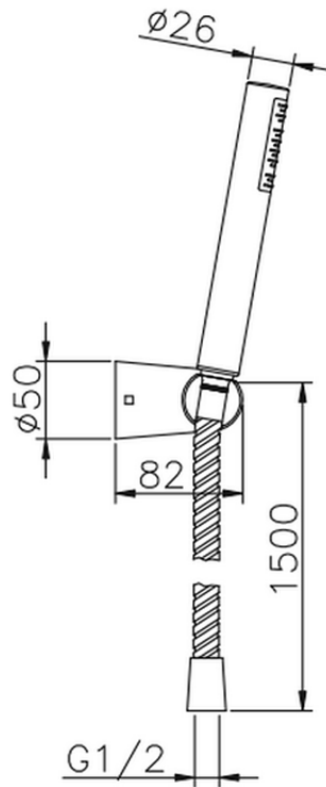

## Suite showerset SHOWER\_63.13H.

63.13H.

<https://en.huberitalia.com/suite-showerset-shower-63-13h>

2026-06-29