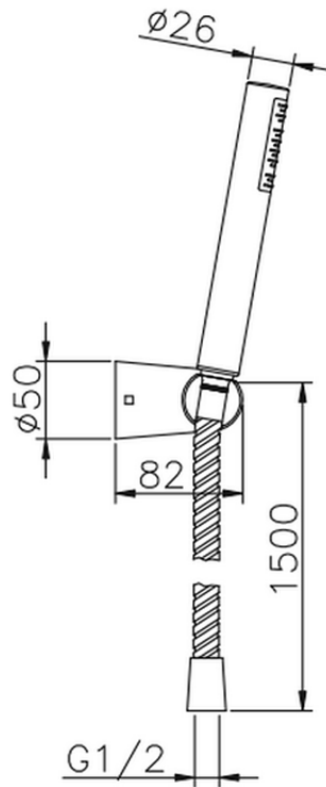

## Suite showerset SHOWER\_63.13H.

63.13H.

<https://en.huberitalia.com/suite-showerset-shower-63-13h>

2026-04-28