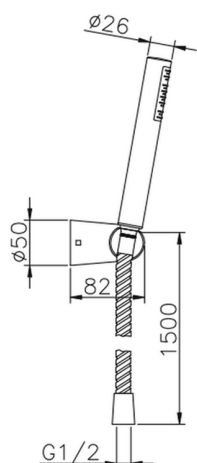

Suite showeret SHOWER_63.13H.

MODEL **63.13H.**

Showerset, wall mounted adjustable handshower bracket, ABS 26 mm one spray handshower, 150 cm Brass flexible hose

AVAILABLE FINISHINGS

-  **CR** CR Chrome
-  **2W** 2W Brushed Gold
-  **NB** NB Brushed Nickel
-  **NO** NO Matt Black