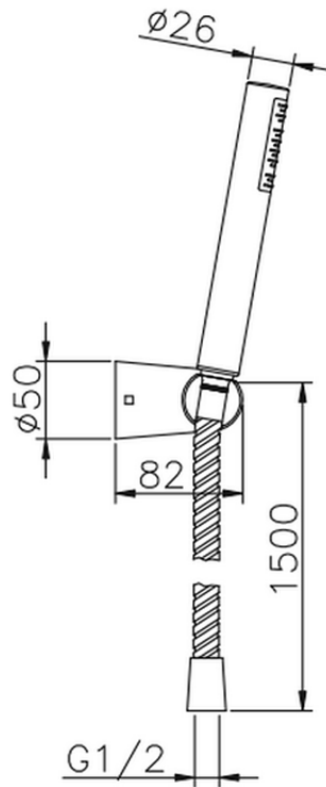

Suite showerset SHOWER_63.13H.

63.13H.

<https://en.huberitalia.com/suite-showerset-shower-63-13h>

2026-04-30