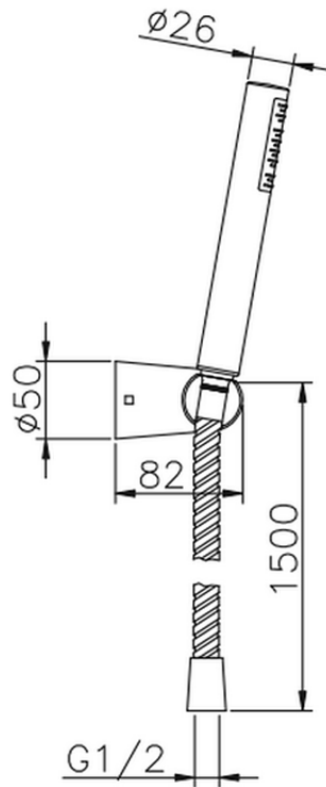

Suite showerset SHOWER_63.13H.

63.13H.

<https://en.huberitalia.com/suite-showerset-shower-63-13h>

2026-04-08