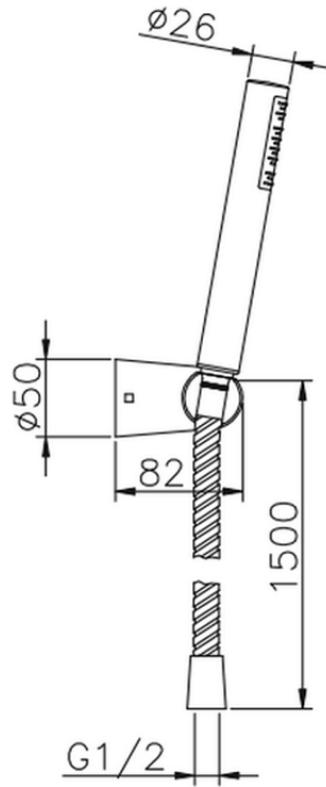

## Suite showerset SHOWER\_63.13H.

63.13H.

<https://en.huberitalia.com/suite-showerset-shower-63-13h>

2026-04-28