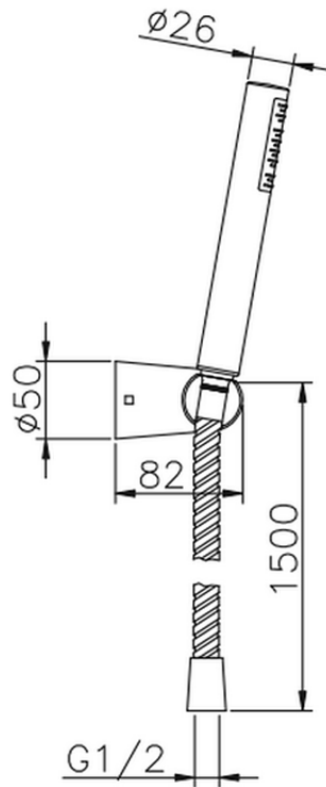

Suite showerset SHOWER_63.13H.

63.13H.

<https://en.huberitalia.com/suite-showerset-shower-63-13h>

2026-06-29