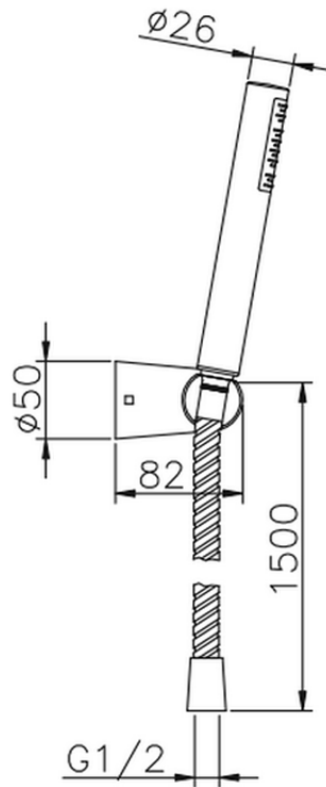

Suite showerset SHOWER_63.13H.

63.13H.

<https://en.huberitalia.com/suite-showerset-shower-63-13h>

2026-06-08