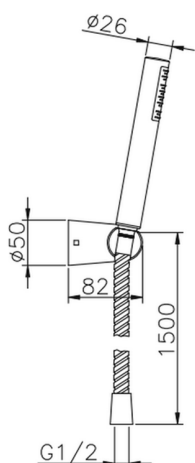

Suite showeret SHOWER_63.13H.

MODEL **63.13H.**

Showerset, wall mounted adjustable handshower bracket, ABS 26 mm one spray handshower, 150 cm Brass flexible hose

AVAILABLE FINISHINGS

-  **CR** CR Chrome
-  **2W** 2W Brushed Gold
-  **NB** NB Brushed Nickel
-  **NO** NO Matt Black