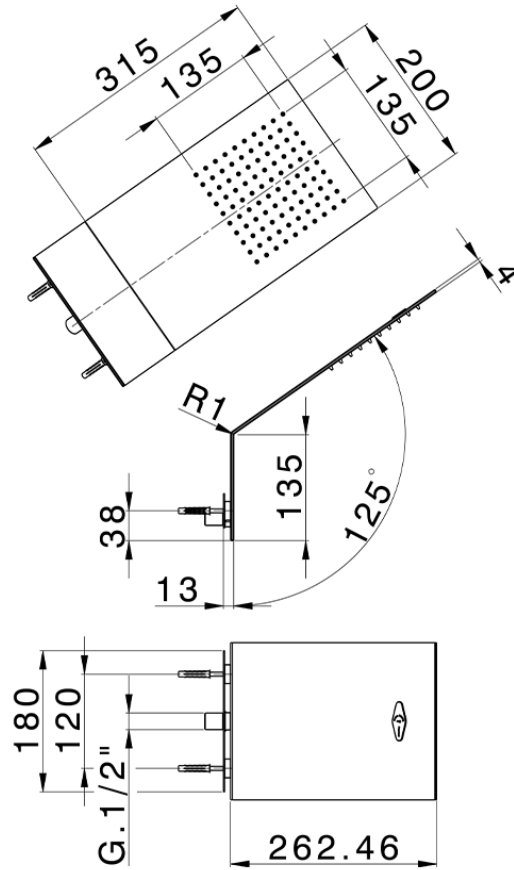

Wall-mounted showerhead ZEN_ZS122150

ZS122150

<https://en.huberitalia.com/wall-mounted-showerhead-zen-zs122150>

2025-04-24