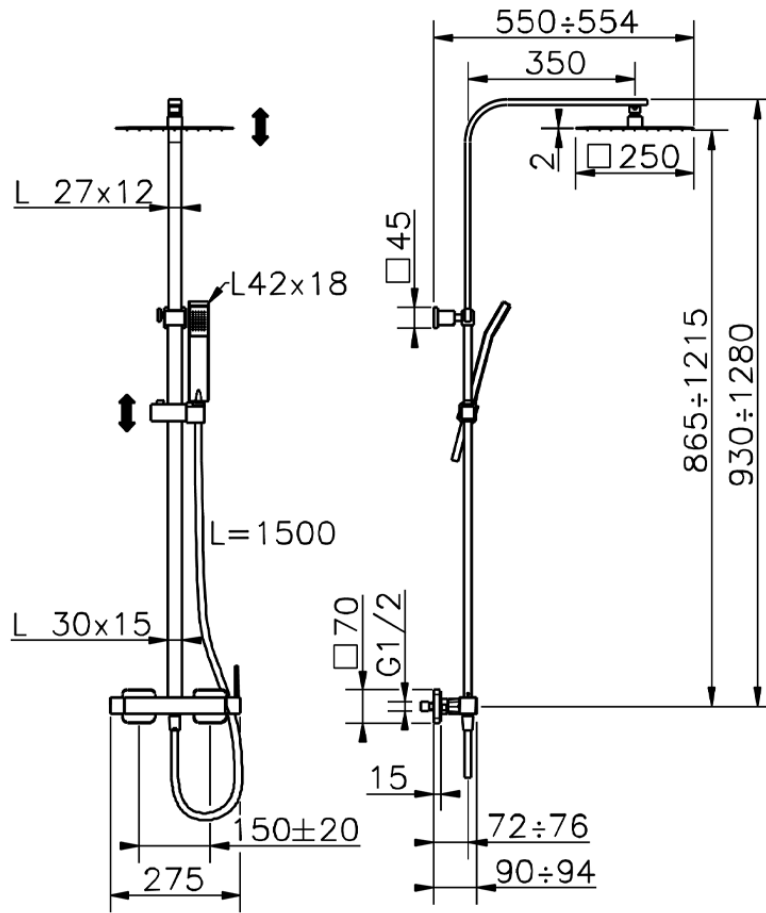

## 2-function single lever shower set COLUMNS\_QT0R4031

QT0R4031

<https://en.huberitalia.com/2-function-single-lever-shower-set-columns-qt0r4031>

2024-11-15