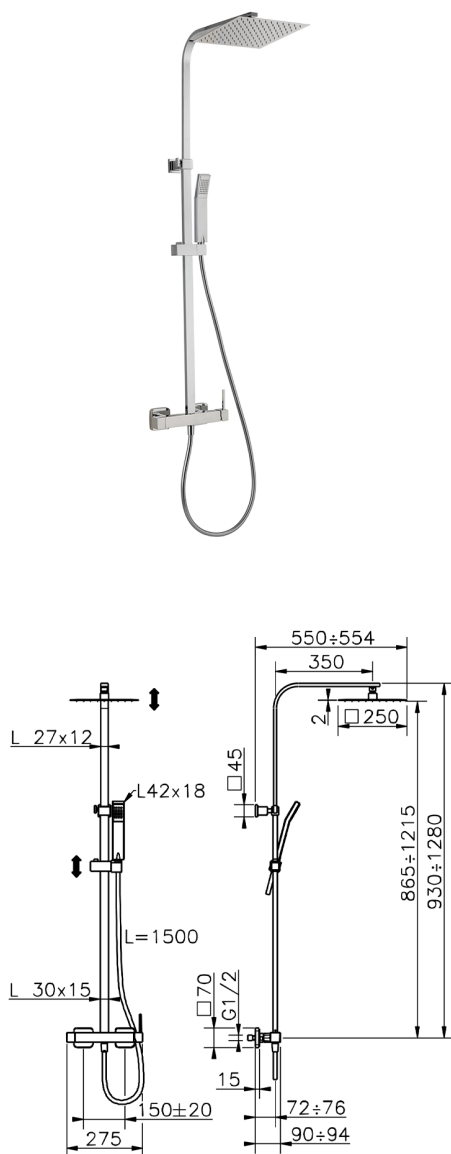

## 2-function single lever shower set COLUMNS\_QT0R4031

MODEL **QT0R4031**

2-function single lever shower set, 2-outlet deviator, adjustable riser column, sliding shower bracket, 42x18 mm ABS Quad one spray handshower, 250x250 mm INOX square showerhead 2 mm thick, 150 cm smooth SILVERFLEX Flexible Hose

AVAILABLE FINISHINGS

**21** 21 Chrome

CHARACTERISTICS

Cartridge Spare Parts **ZZ94240000**

**25 mm Cartridge**

2024-11-15