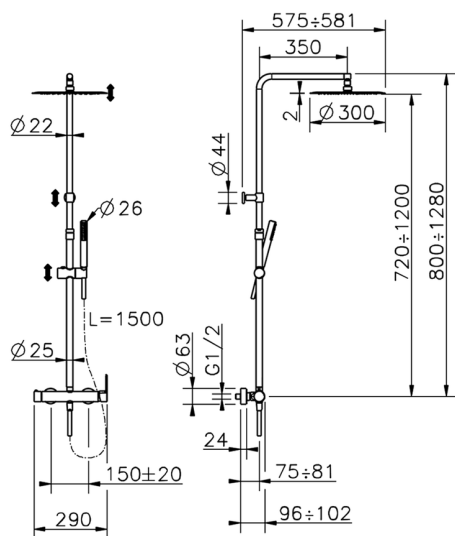

2-function single lever shower set COLUMNS_H2004033

MODEL **H2004033**

2-function single lever shower set, 2-outlet deviator, adjustable riser column, sliding shower bracket, ABS D.26 mm minimalistic one spray handshower, 300 mm round showerhead 2 mm thick INOX, 150 cm smooth SILVERFLEX Flexible Hose

AVAILABLE FINISHINGS

21 21 Chrome

H200403240 Matt Black

CHARACTERISTICS

Cartridge Spare Parts **ZZ95409000**

35 mm Cartridge

2-function single lever shower set COLUMNS_H2004033

H2004033

<https://en.huberitalia.com/2-function-single-lever-shower-set-columns-h2004033>

2024-11-15