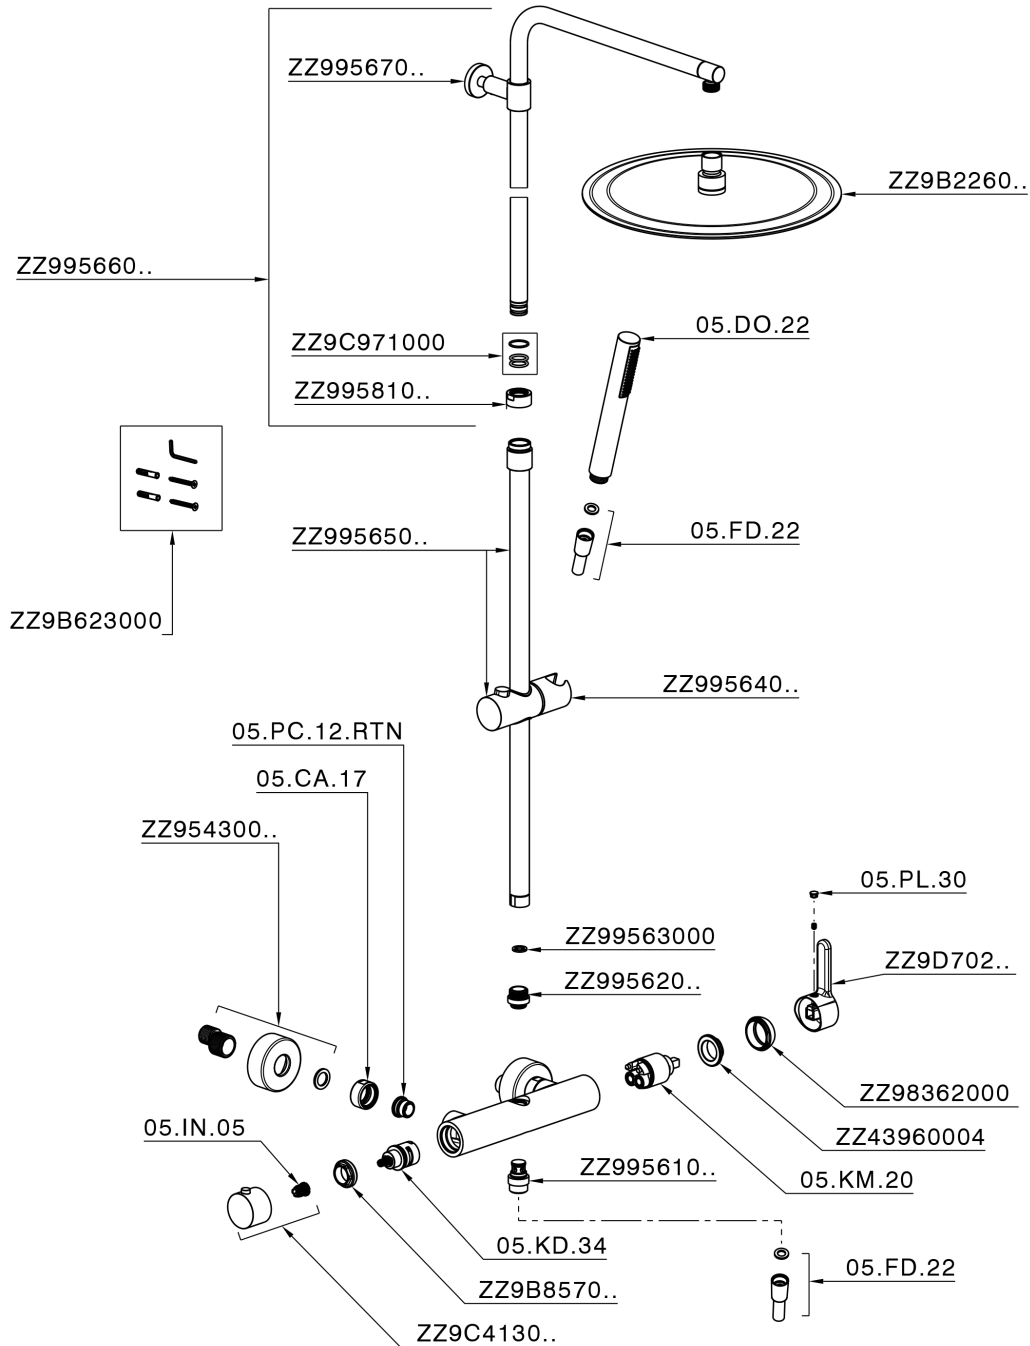

2-function single lever shower set COLUMNS_H2004033

MODEL **H2004033**

2-function single lever shower set, 2-outlet deviator, adjustable riser column, sliding shower bracket, ABS D.26 mm minimalistic one spray handshower, 300 mm round showerhead 2 mm thick INOX, 150 cm smooth SILVERFLEX Flexible Hose

AVAILABLE FINISHINGS

21 21 Chrome

H200403240 Matt Black

CHARACTERISTICS

Cartridge Spare Parts **ZZ95409000**

35 mm Cartridge

2-function single lever shower set COLUMNS_H2004033

H2004033

<https://en.huberitalia.com/2-function-single-lever-shower-set-columns-h2004033>

2024-11-15