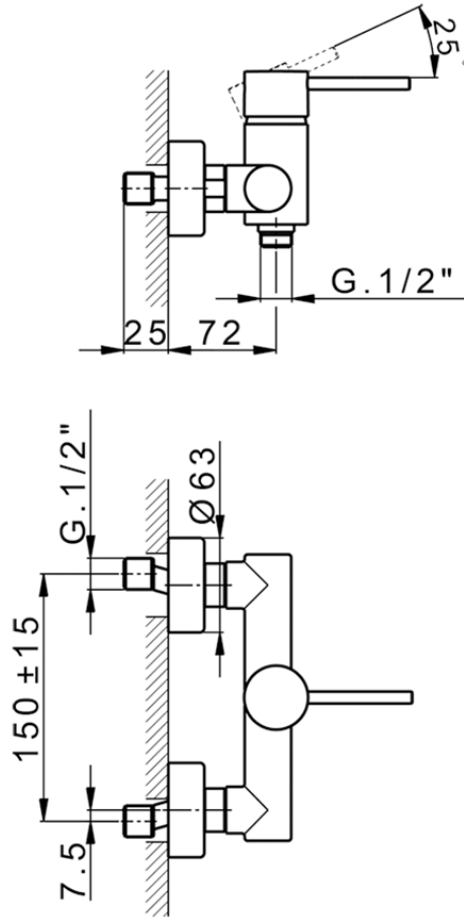

Single lever shower mixer NUOVA KIRUNA_K2000440

K2000440

<https://en.huberitalia.com/single-lever-shower-mixer-nuova-kiruna-k2000440>

2024-09-19