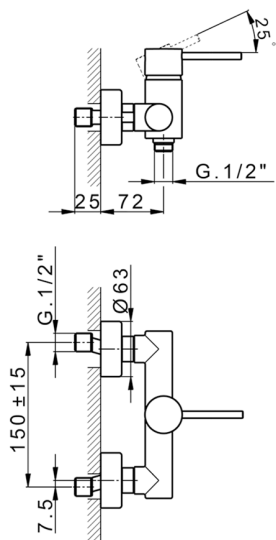

## Single lever shower mixer NUOVA KIRUNA\_K2000440

MODEL **K2000440**

Single lever shower mixer, without shower set

### CHARACTERISTICS

Cartridge Spare Parts **ZZ95435000**

**35 mm Cartridge**

### EcoStop

EcoStop feature limits water flow to approximately 50% of maximum output with one point of resistance on setting. Push slightly past the middle stop only when full water output is required. This will save water up to 50%.