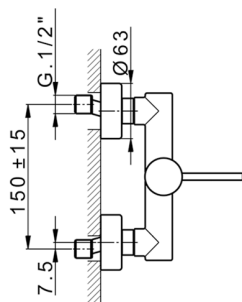

## Single lever shower mixer NUOVA KIRUNA\_K2000440

MODEL **K2000440**

Single lever shower mixer, without shower set

### CHARACTERISTICS

Cartridge Spare Parts **ZZ95435000**

**35 mm Cartridge**