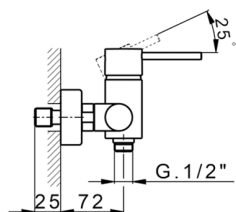

## Single lever shower mixer NUOVA KIRUNA\_K2000440

MODEL **K2000440**

Single lever shower mixer, without shower set

### CHARACTERISTICS

Cartridge Spare Parts **ZZ95435000**

**35 mm Cartridge**