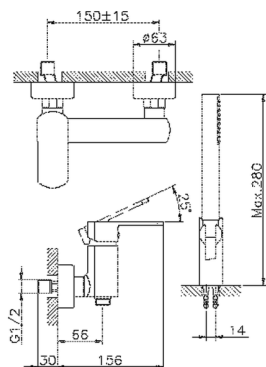

Single lever shower mixer, with shower set DADO_DD000450

MODEL **DD000450**

Single lever shower mixer, with shower set, wall mounted adjustable handshower bracket, D.26 mm ABS minimalistic one spray handshower, 150 cm SUPREME Flexible Hose

AVAILABLE FINISHINGS

- 
21 21 Chrome
- 
2B 2B Polished Nickel
- 
2F 2F Brushed Nickel
- 
40 40 Matt Black
- 
4Q 4Q Matt White

CHARACTERISTICS

Cartridge Spare Parts **ZZ96799000**

35 mm Cartridge

2026-06-13