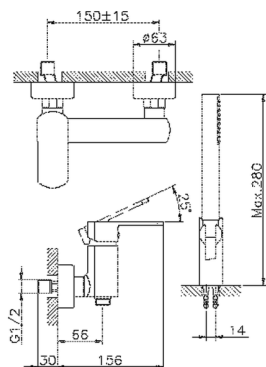

Single lever shower mixer, with shower set DADO_DD000450

MODEL **DD000450**

Single lever shower mixer, with shower set, wall mounted adjustable handshower bracket, D.26 mm ABS minimalistic one spray handshower, 150 cm SUPREME Flexible Hose

AVAILABLE FINISHINGS

-  **21** 21 Chrome
-  **2B** 2B Polished Nickel
-  **2F** 2F Brushed Nickel
-  **40** 40 Matt Black
-  **4Q** 4Q Matt White

CHARACTERISTICS

Cartridge Spare Parts **ZZ96799000**

35 mm Cartridge